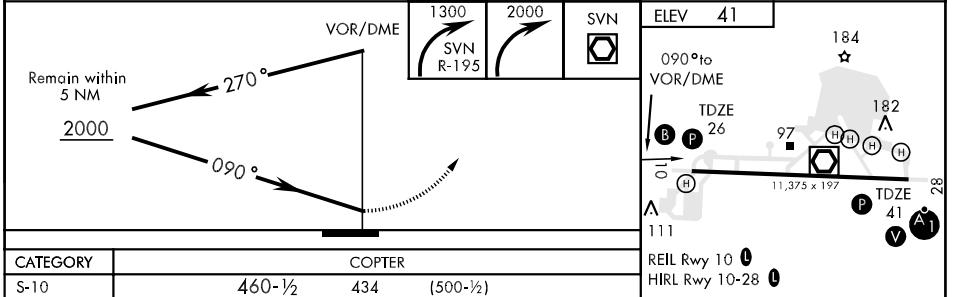

**MISSED APPROACH:** Climbing right turn to 1300 via SVN R-195, then climbing right turn to 2000 direct SVN VOR/DME and hold.

ATIS <b>127.525</b> <b>323.125</b>	SAVANNAH APP CON <b>120.4 353.775</b>	HUNTER TOWER ★ <b>124.975 (CTAF) 0 279.575</b>	GND CON <b>121.8 291.675</b>	ASR/PAR
--	--	---	---------------------------------	---------

CATEGORY	COPTER	
S-10	460-½	434 (500-½)

SAVANNAH, GEORGIA 32°01'N-81°09'W HUNTER AAF (KSVN)