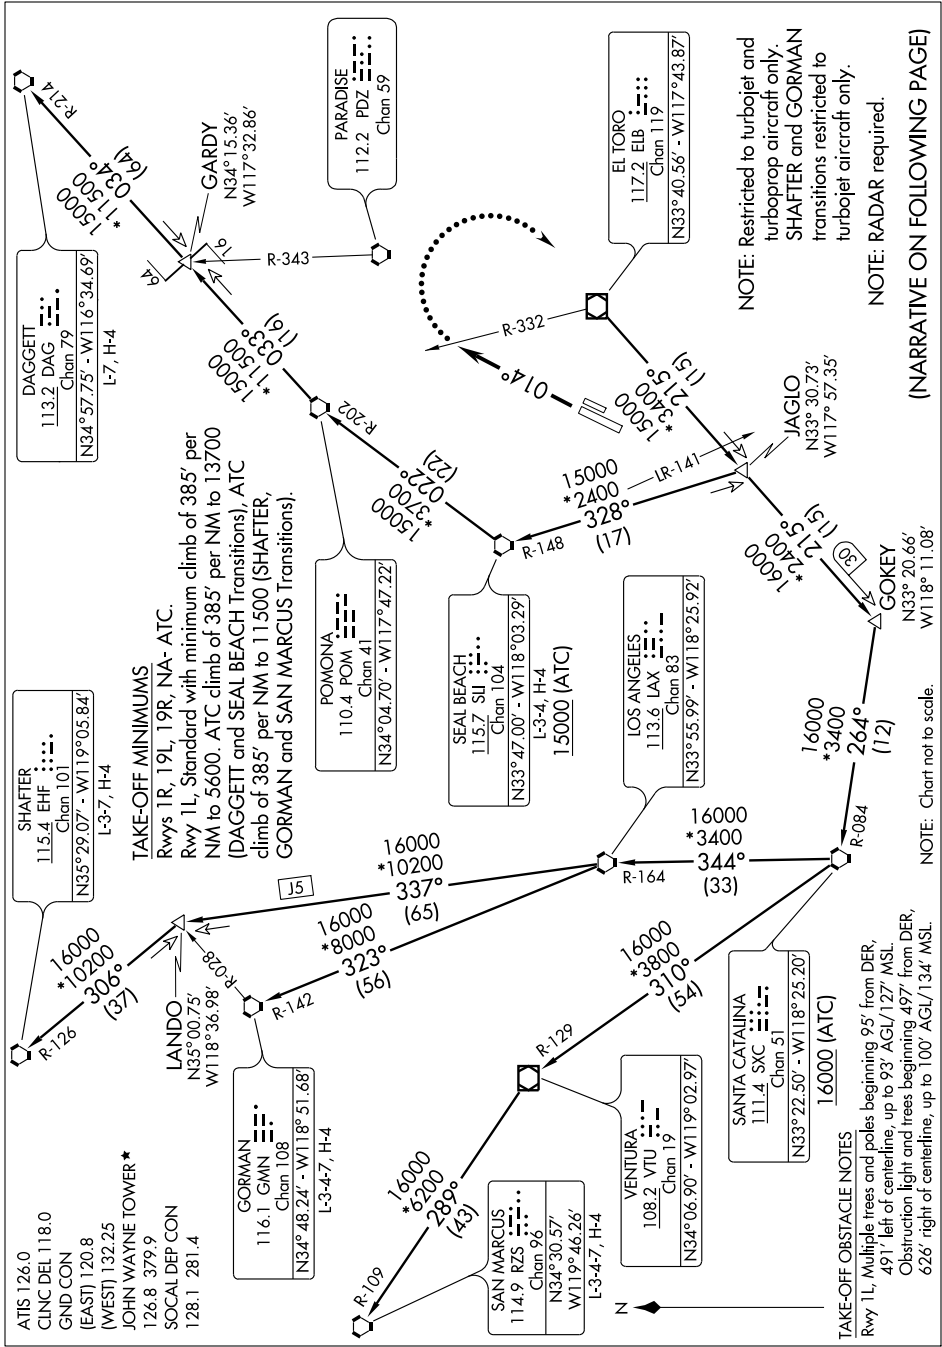

IRVINE ONE DEPARTURE

SW-3, 22 OCT 2009 to 19 NOV 2009

IRVINE ONE DEPARTURE

SW-3, 22 OCT 2009 to 19 NOV 2009