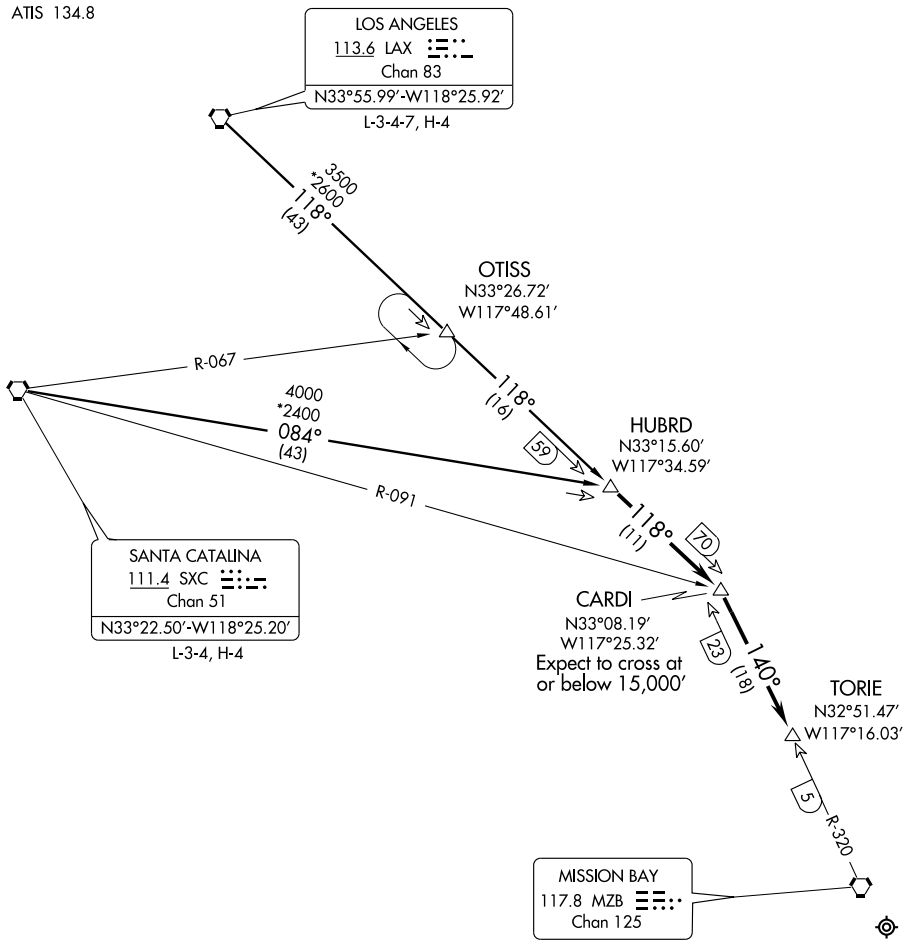

(HUBRD.HUBRD1) 07298  
**HUBRD ONE ARRIVAL**

ST-373 (FAA)

**SAN DIEGO INTL**  
 SAN DIEGO, CALIFORNIA

SOCAL APP CON  
 125.3 290.4  
 ATIS 134.8

SW-3, 22 OCT 2009 to 19 NOV 2009

SW-3, 22 OCT 2009 to 19 NOV 2009

NOTE: Chart not to scale.

LOS ANGELES TRANSITION (LAX.HUBRD1): From over LAX VORTAC via LAX R-118 to OTISS INT, then via LAX R-118 to HUBRD INT. Thence . . . .

SANTA CATALINA TRANSITION (SXC.HUBRD1): From over SXC VORTAC via SXC R-084 to HUBRD INT. Thence . . . .

. . . . From over HUBRD INT via LAX R-118 to CARDI FIX via MZB R-320 to TORIE FIX. Expect vector to final approach course.

**HUBRD ONE ARRIVAL**  
 (HUBRD.HUBRD1) 07298

SAN DIEGO, CALIFORNIA  
 SAN DIEGO INTL