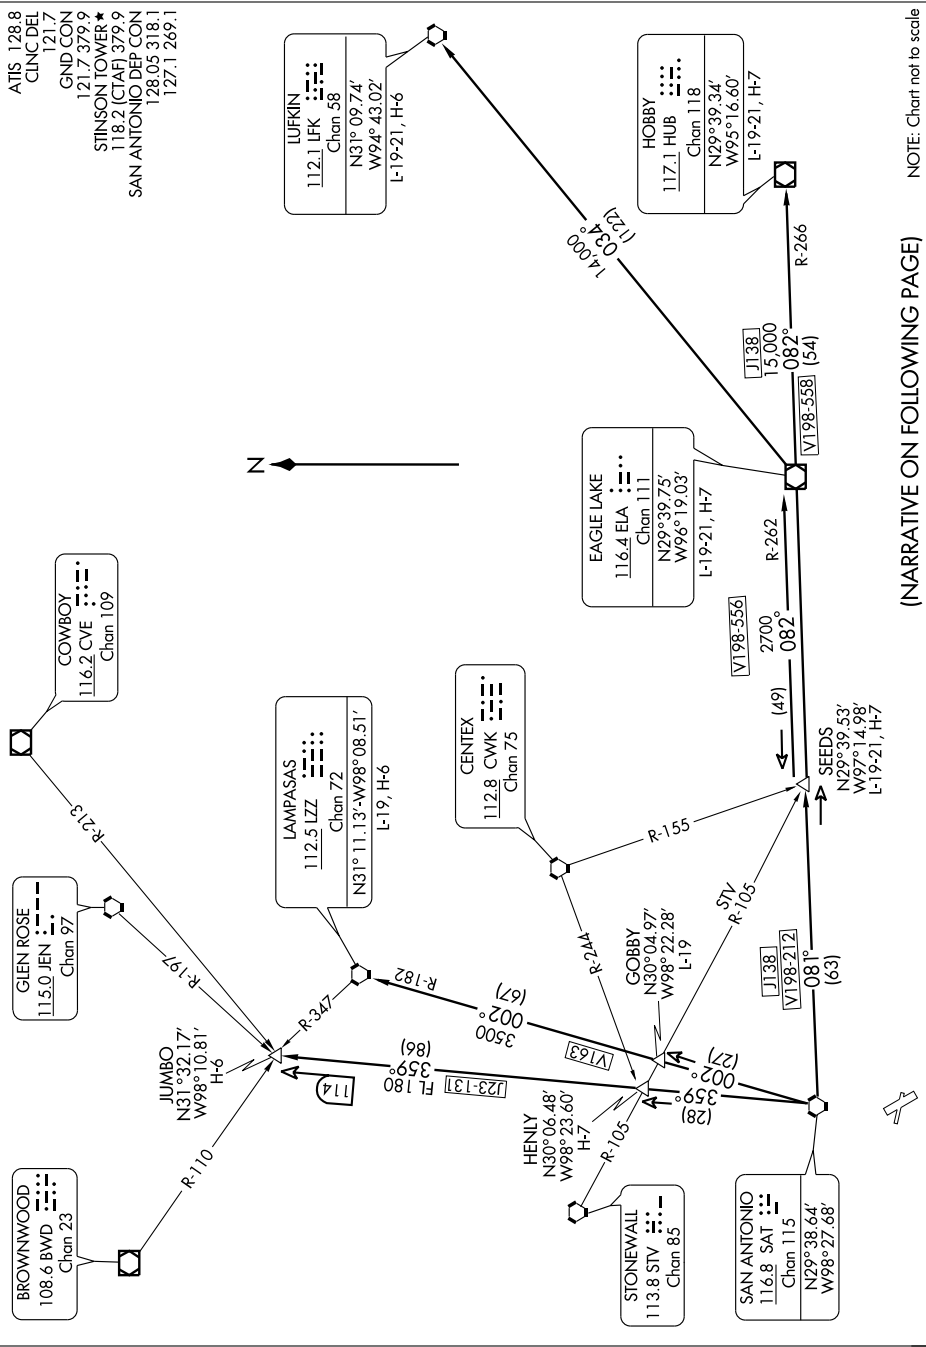

ALAMO SIX DEPARTURE

SL-372 (FAA)

SAN ANTONIO/STINSON MUNI (SSF)

SAN ANTONIO, TEXAS

ATIS 128.8
 CLNCDEL 121.7
 GND CON 121.7 379.9
 STINSON TOWER ★ 121.7 379.9
 118.2 (CTAF) 379.9
 SAN ANTONIO DEP CON 128.05 318.1
 127.1 269.1

NOTE: Chart not to scale

(NARRATIVE ON FOLLOWING PAGE)

SC-3, 22 OCT 2009 to 19 NOV 2009

SC-3, 22 OCT 2009 to 19 NOV 2009