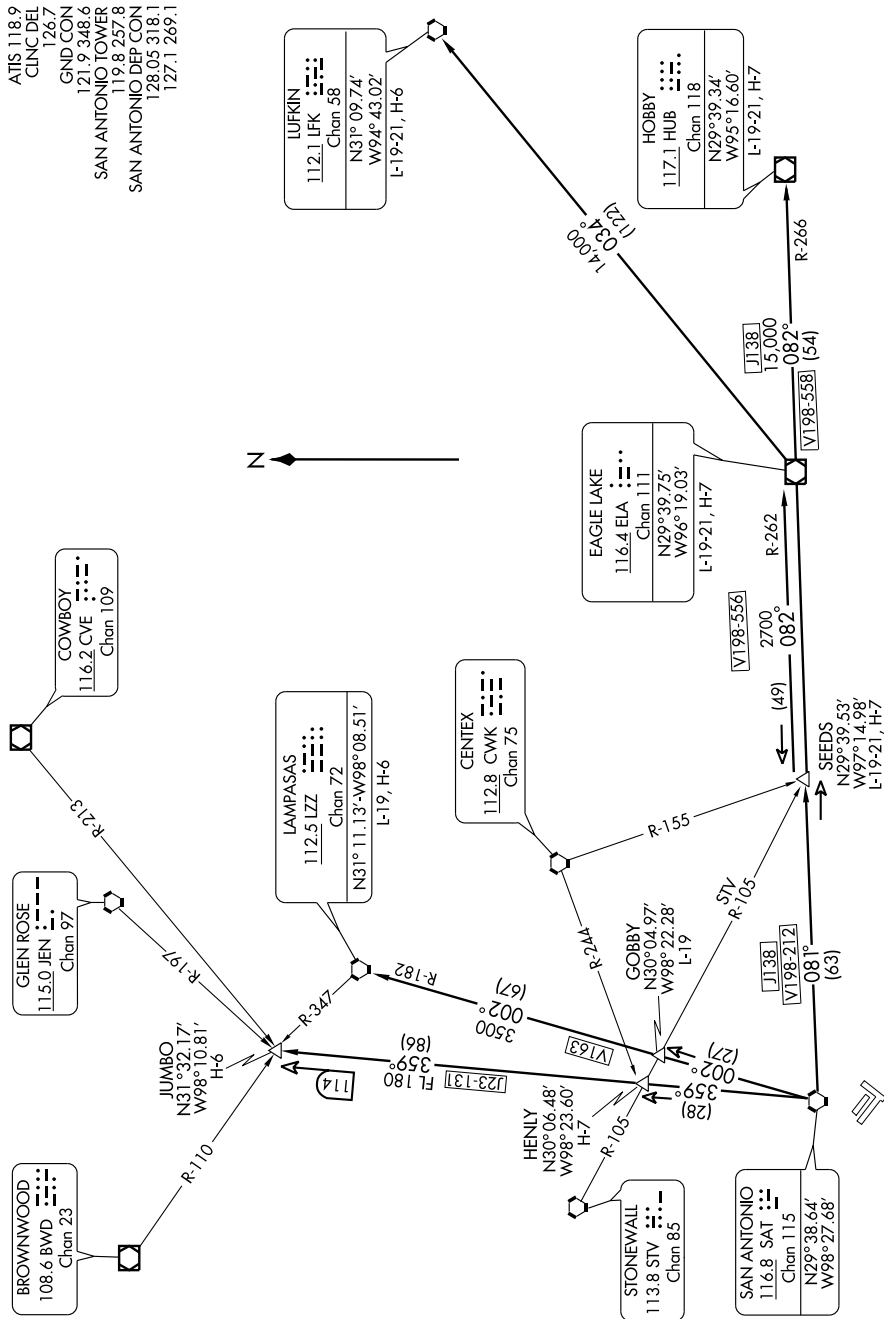

ATIS 118.9
 CLNC DEL 126.7
 GND CON 121.9 348.6
 SAN ANTONIO TOWER 119.8 257.8
 SAN ANTONIO DEP CON 128.05 318.1
 127.1 269.1

NOTE: Chart not to scale

(NARRATIVE ON FOLLOWING PAGE)

SC-3, 22 OCT 2009 to 19 NOV 2009

SC-3, 22 OCT 2009 to 19 NOV 2009