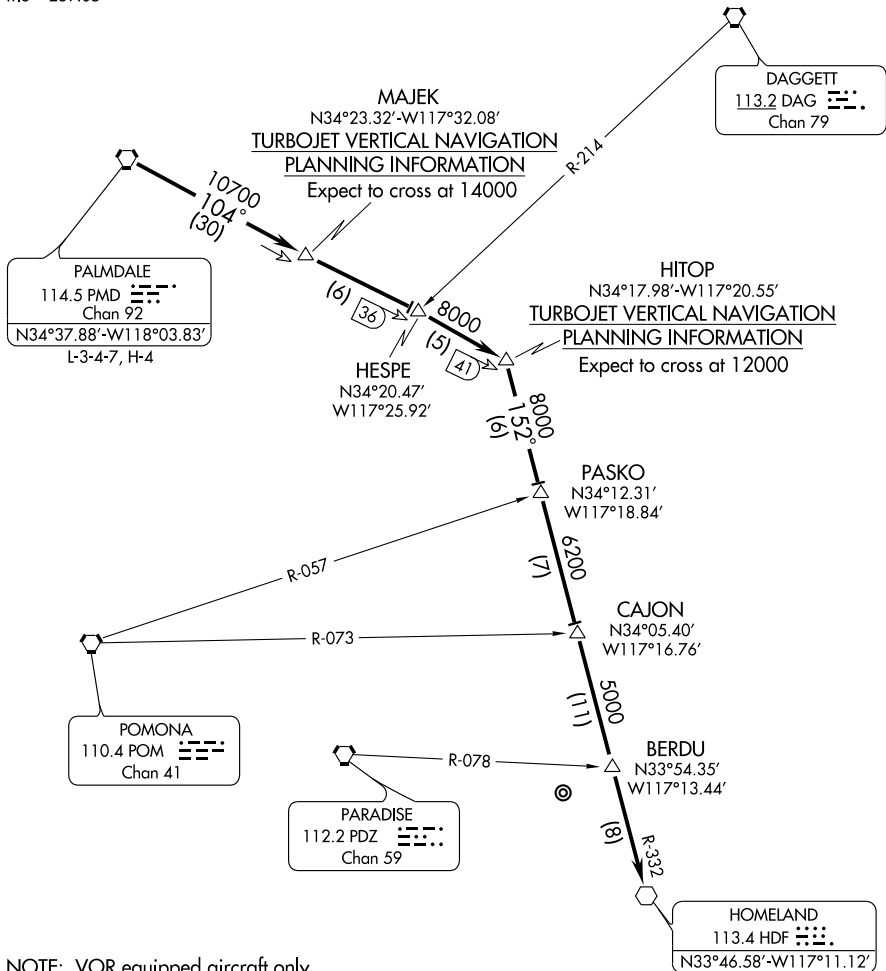

MARCH FOUR ARRIVAL

ST-348 (FAA)

MARCH ARB
RIVERSIDE, CALIFORNIA

MARCH APP CON ★
133.5 324.1
ATIS ★ 239.05

SW-3, 22 OCT 2009 to 19 NOV 2009

SW-3, 22 OCT 2009 to 19 NOV 2009

NOTE: VOR equipped aircraft only.

NOTE: Chart not to scale.

From over PMD VORTAC via PMD R-104 to HITOP INT. Thence via HDF R-332 to HDF VOR. Expect VOR approach or vector to intercept ILS Rwy 32.

MARCH FOUR ARRIVAL