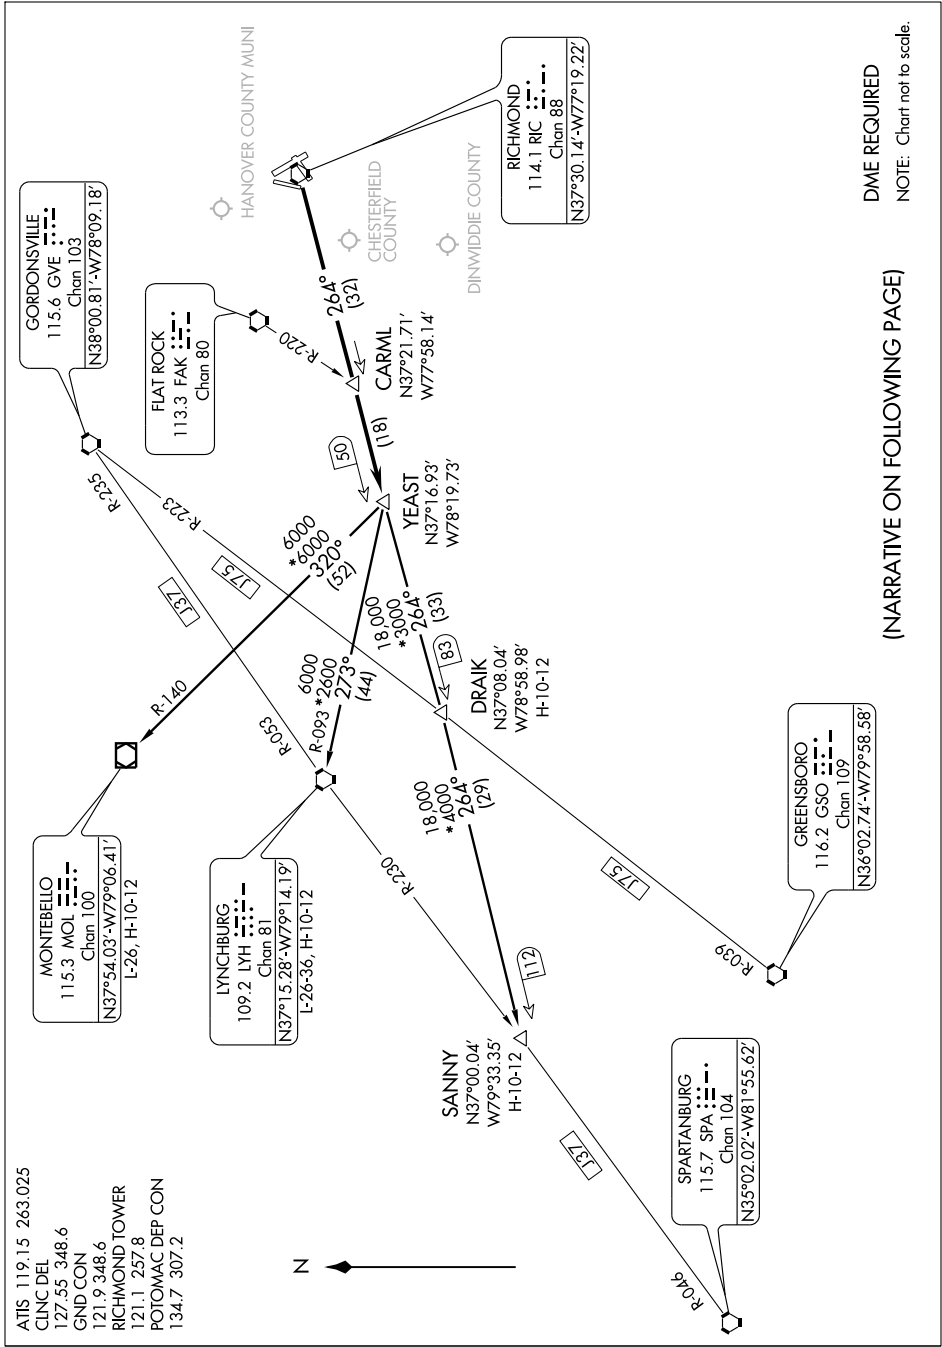

YEAST ONE DEPARTURE

NE-3, 22 OCT 2009 to 19 NOV 2009

DME REQUIRED
NOTE: Chart not to scale.

(NARRATIVE ON FOLLOWING PAGE)

NE-3, 22 OCT 2009 to 19 NOV 2009

YEAST ONE DEPARTURE