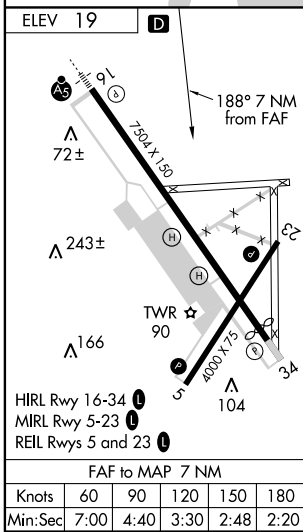

VORTAC PVD 115.6 Chan 103	APP CRS 188°	Rwy Idg TDZE Apt Elev N/A N/A 19
---	------------------------	--

<p>When local altimeter not received, use Providence altimeter setting.</p>		<p>MISSED APPROACH: Climbing left turn to 2000 via heading 100° and PVD R-165 to FALMA Int and hold.</p>		
ATIS ★ 118.6	PROVIDENCE APP CON ★ 135.4 244.875	QUONSET TOWER ★ 126.35 (CTAF) 252.9	GND CON 134.5 275.8	UNICOM 122.95

CATEGORY	A		B		C		D
CIRCLING	560-1 541 (600-1)		560-1½ 541 (600-1½)		580-2 561 (600-2)		580-2 561 (600-2)
PROVIDENCE ALTIMETER SETTING MINIMUMS							
CIRCLING	580-1 561 (600-1)		580-1½ 561 (600-1½)		580-2 561 (600-2)		580-2 561 (600-2)