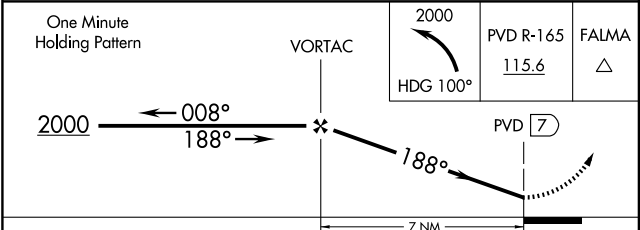

VORTAC PVD 115.6 Chan 103	APP CRS 188°	Rwy Idg TDZE Apt Elev N/A N/A 19
---	------------------------	--

<p>When local altimeter not received, use Providence altimeter setting.</p>		<p>MISSED APPROACH: Climbing left turn to 2000 via heading 100° and PVD R-165 to FALMA Int and hold.</p>		
ATIS ★ 118.6	PROVIDENCE APP CON ★ 135.4 244.875	QUONSET TOWER ★ 126.35 (CTAF) 252.9	GND CON 134.5 275.8	UNICOM 122.95

CATEGORY	A		B		C		D
CIRCLING	560-1 541 (600-1)		560-1½ 541 (600-1½)		580-2 561 (600-2)		580-2 561 (600-2)
PROVIDENCE ALTIMETER SETTING MINIMUMS							
CIRCLING	580-1 561 (600-1)		580-1½ 561 (600-1½)		580-2 561 (600-2)		580-2 561 (600-2)