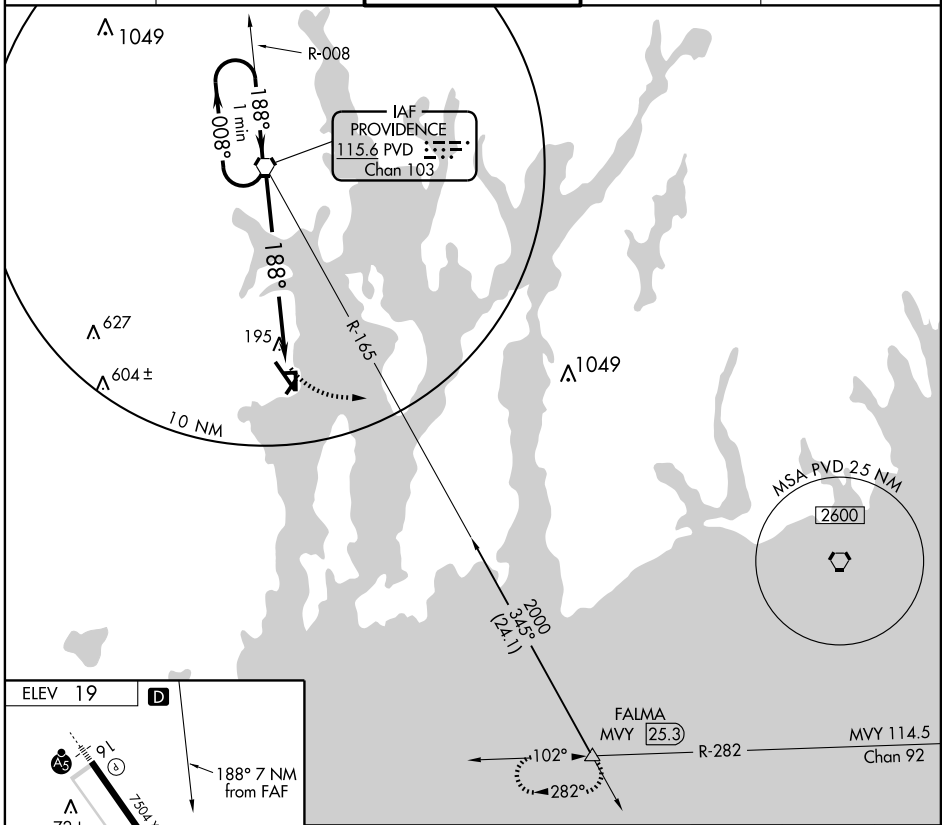

VORTAC PVD 115.6 Chan 103	APP CRS 188°	Rwy Idg TDZE Apt Elev N/A N/A 19
---	------------------------	--

<p>When local altimeter not received, use Providence altimeter setting.</p>		<p>MISSED APPROACH: Climbing left turn to 2000 via heading 100° and PVD R-165 to FALMA Int and hold.</p>		
ATIS ★ 118.6	PROVIDENCE APP CON ★ 135.4 244.875	QUONSET TOWER ★ 126.35 (CTAF) 252.9	GND CON 134.5 275.8	UNICOM 122.95

CATEGORY	A		B		C		D
CIRCLING	560-1 541 (600-1)		560-1½ 541 (600-1½)		580-2 561 (600-2)		580-2 561 (600-2)
PROVIDENCE ALTIMETER SETTING MINIMUMS							
CIRCLING	580-1 561 (600-1)		580-1½ 561 (600-1½)		580-2 561 (600-2)		580-2 561 (600-2)

NE-1, 22 OCT 2009 to 19 NOV 2009

NE-1, 22 OCT 2009 to 19 NOV 2009