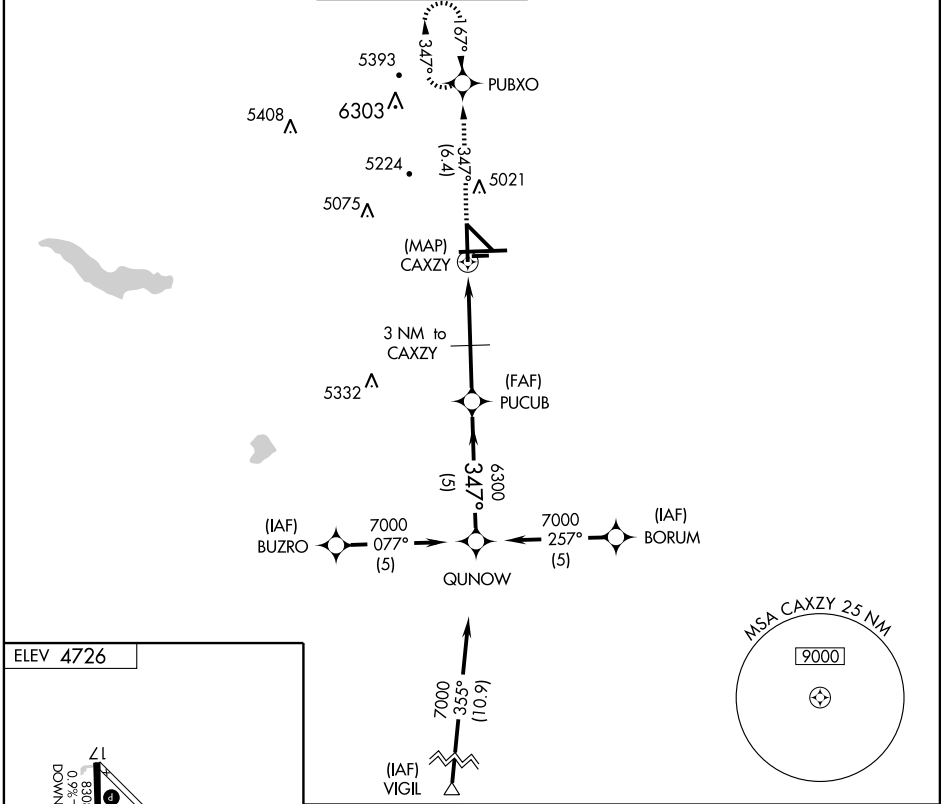

GPS RWY 35

PUEBLO MEMORIAL (PUB)

APP CRS 347°	Rwy Idg 8308
	TDZE 4674
	Apt Elev 4726

NA
 MISSED APPROACH: Climb to 7500 via 347° course to PUBXO WP and hold.

ATIS ★ 125.25	DENVER APP CON ★ 120.1 290.5	PUEBLO TOWER ★ 119.1 (CTAF) 0 257.8	GND CON 121.9	CLNC DEL 120.9	UNICOM 122.95
-------------------------	--	---	-------------------------	--------------------------	-------------------------

SW-1, 22 OCT 2009 to 19 NOV 2009

SW-1, 22 OCT 2009 to 19 NOV 2009

CATEGORY	A	B	C	D
S-35	5000-1 326 (300-1)			
CIRCLING	5340-1 614 (700-1)	5340-1 614 (700-1 3/4)	5360-2 634 (700-2)	5360-2 634 (700-2)