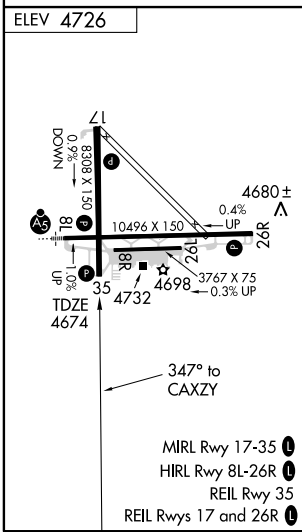

GPS RWY 35

PUEBLO MEMORIAL (PUB)

APP CRS 347°	Rwy Idg 8308
	TDZE 4674
	Apt Elev 4726

NA
 MISSED APPROACH: Climb to 7500 via 347° course to PUBXO WP and hold.

ATIS ★ 125.25	DENVER APP CON ★ 120.1 290.5	PUEBLO TOWER ★ 119.1 (CTAF) 0 257.8	GND CON 121.9	CLNC DEL 120.9	UNICOM 122.95
-------------------------	--	---	-------------------------	--------------------------	-------------------------

SW-1, 22 OCT 2009 to 19 NOV 2009

SW-1, 22 OCT 2009 to 19 NOV 2009

CATEGORY	A	B	C	D
S-35	5000-1 326 (300-1)			
CIRCLING	5340-1 614 (700-1)	5340-1 614 (700-1 3/4)	5360-2 634 (700-2)	5360-2 634 (700-2)