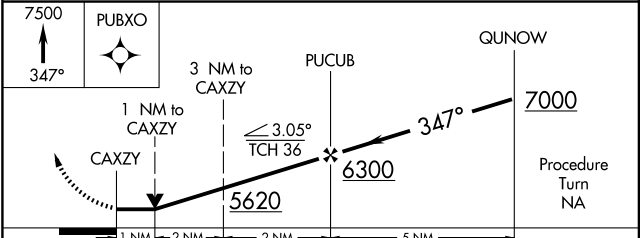

GPS RWY 35

PUEBLO MEMORIAL (PUB)

APP CRS 347°	Rwy Idg 8308
	TDZE 4674
	Apt Elev 4726

NA
 MISSED APPROACH: Climb to 7500 via 347° course to PUBXO WP and hold.

ATIS ★ 125.25	DENVER APP CON ★ 120.1 290.5	PUEBLO TOWER ★ 119.1 (CTAF) 0 257.8	GND CON 121.9	CLNC DEL 120.9	UNICOM 122.95
-------------------------	--	---	-------------------------	--------------------------	-------------------------

SW-1, 22 OCT 2009 to 19 NOV 2009

SW-1, 22 OCT 2009 to 19 NOV 2009

CATEGORY	A	B	C	D
S-35	5000-1 326 (300-1)			
CIRCLING	5340-1 614 (700-1)	5340-1 614 (700-1 3/4)	5360-2 634 (700-2)	5360-2 634 (700-2)