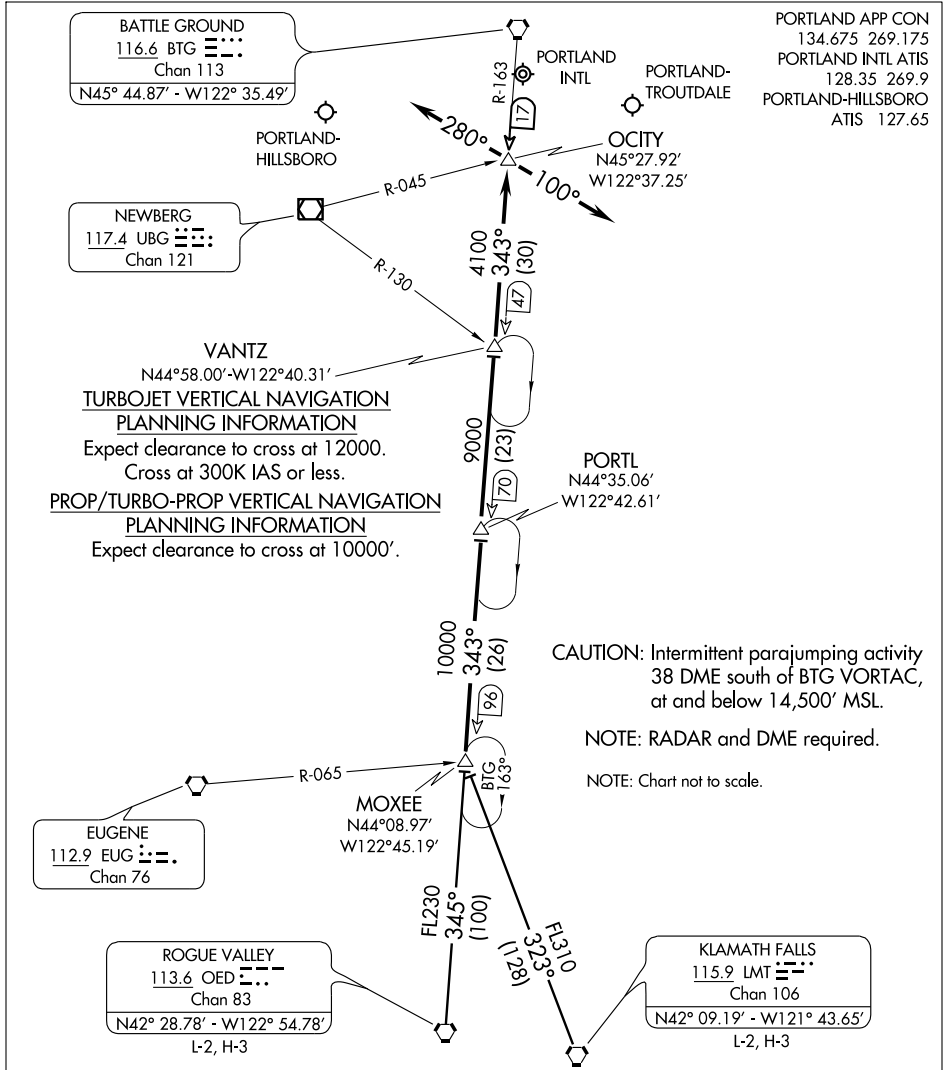

(MOXEE.MOXEE6) 07298
MOXEE SIX ARRIVAL

PORTLAND, OREGON

NW-1, 22 OCT 2009 to 19 NOV 2009

NW-1, 22 OCT 2009 to 19 NOV 2009

KLAMATH FALLS TRANSITION (LMT.MOXEE6): From over LMT VORTAC via LMT R-323 to MOXEE INT. Thence

ROGUE VALLEY TRANSITION (OED.MOXEE6): From over OED VORTAC via OED R-345 to MOXEE INT. Thence

. . . . From over MOXEE INT via BTG R-163 to OCITY INT. Thence via:

Landing East - Depart OCITY INT heading 280° for vectors to final approach course.

Landing West - Depart OCITY INT heading 100° for vectors to final approach course.

LOST COMMUNICATIONS: After OCITY INT, proceed direct BTG VORTAC.

MOXEE SIX ARRIVAL
 (MOXEE.MOXEE6) 07298

PORTLAND, OREGON