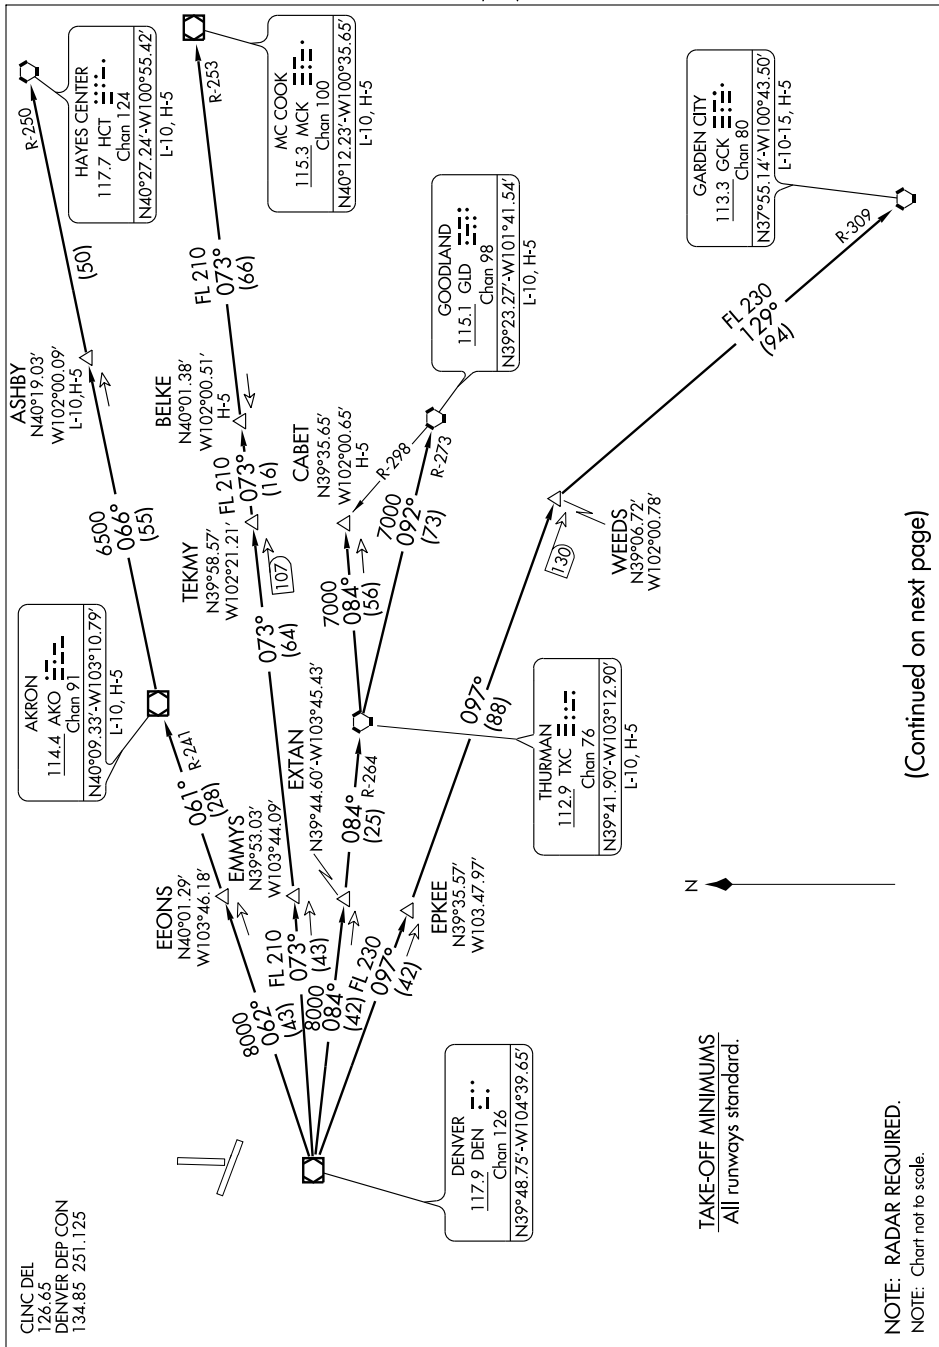

PLAINS FOUR DEPARTURE

SL-325 (FAA)

GREELEY-WELD COUNTY (GXY)
GREELEY, COLORADO

SW-1, 22 OCT 2009 to 19 NOV 2009

(Continued on next page)

SW-1, 22 OCT 2009 to 19 NOV 2009

PLAINS FOUR DEPARTURE

GREELEY, COLORADO
GREELEY-WELD COUNTY (GXY)