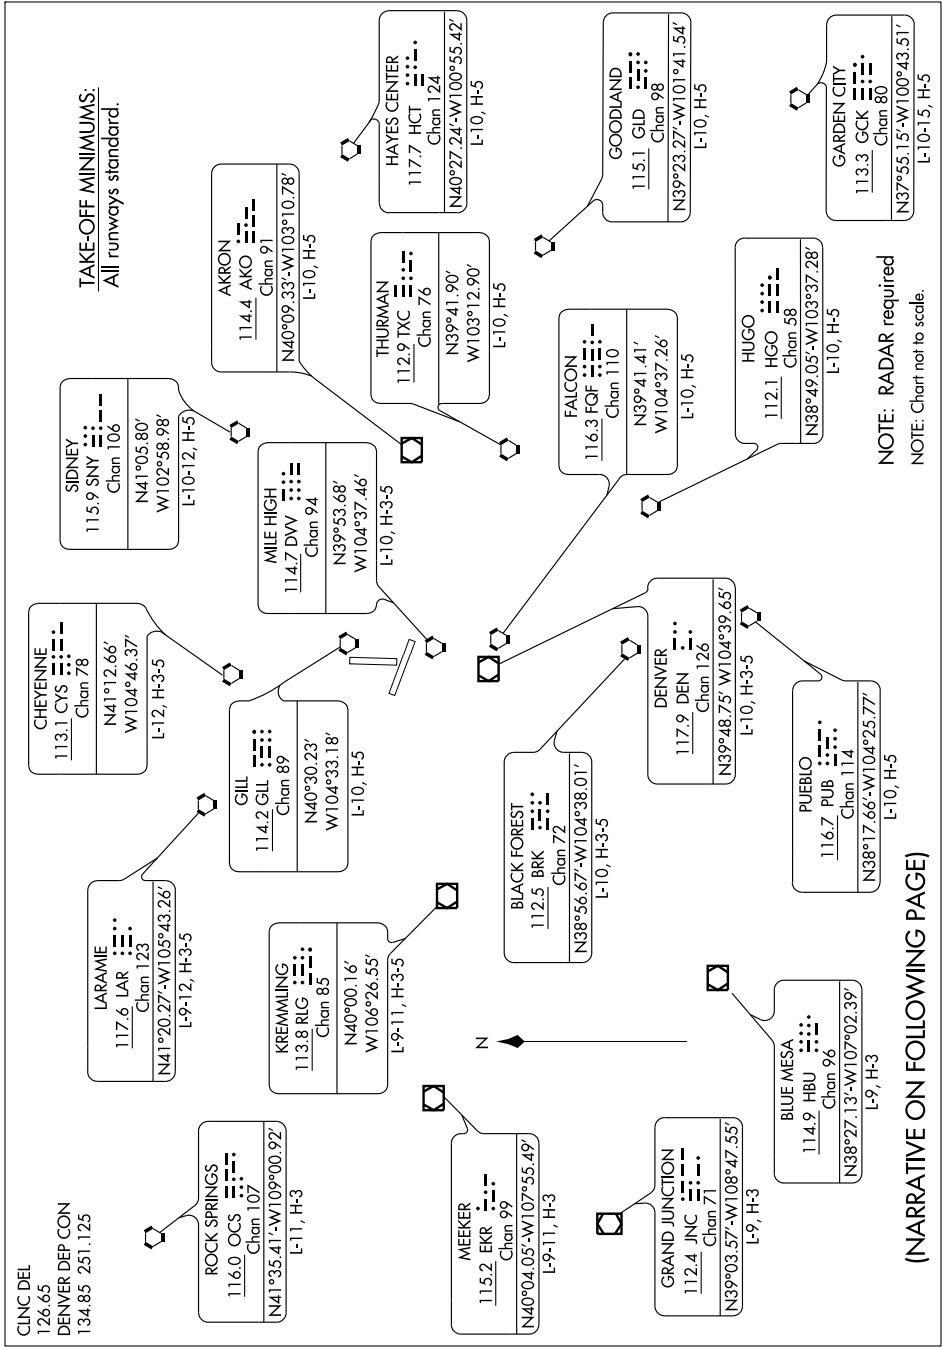

# DENVER FIVE DEPARTURE

SL-325 (FAA)

SW-1, 22 OCT 2009 to 19 NOV 2009

SW-1, 22 OCT 2009 to 19 NOV 2009