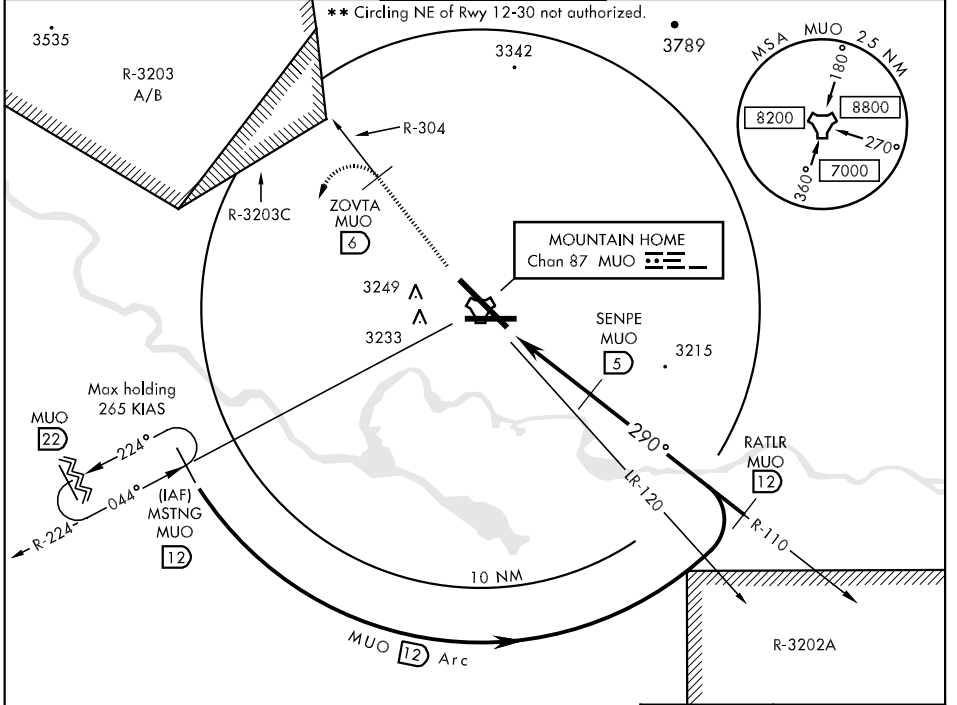

TACAN MUO Chan 87	APCH CRS 290°	Rwy Idg 13,500 TDZE 2996 Arprt Elev 2996	AL-323 [USAF]	MOUNTAIN HOME AFB (KMUO)
-----------------------------	-------------------------	--	---------------	--------------------------

▼ * When ALS inop, increase CAT AB RVR to 50 and vis to 1 mile, CAT C RVR to 60 and vis to 1¼ miles, CAT D vis to 1½ miles, CAT E vis to 1¾ miles.

MISSED APPROACH: Climb to 9000 via MUO R-304 to ZOVTA INT/6 DME, turn left direct MSTNG and hold.

NW-1, 22 OCT 2009 to 19 NOV 2009

NW-1, 22 OCT 2009 to 19 NOV 2009

EMERG SAFE ALT 100 NM 14,200

CATEGORY	A	B	C	D	E
S-30 *	3480/24 484 (500-½)		3480/40 484 (500-¾)	3480/50 484 (500-1)	3480/60 484 (500-1¼)
CIRCLING**	3520-1 524 (600-1)		3520-1½ 524 (600-1½)	3560-2 564 (600-2)	

MOUNTAIN HOME, IDAHO 43°03'N-115°52'W MOUNTAIN HOME AFB (KMUO)