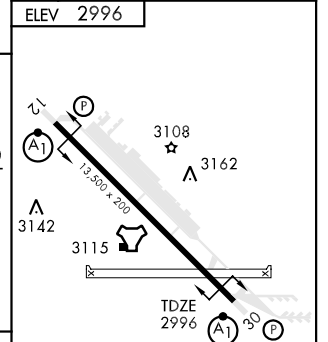

NW-1, 22 OCT 2009 to 19 NOV 2009

NW-1, 22 OCT 2009 to 19 NOV 2009

EMERG SAFE ALT 100 NM 14,200