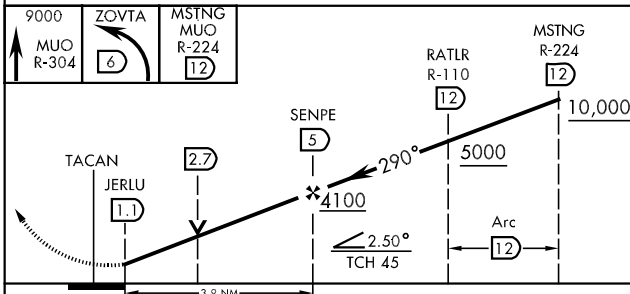

NW-1, 22 OCT 2009 to 19 NOV 2009

NW-1, 22 OCT 2009 to 19 NOV 2009

EMERG SAFE ALT 100 NM 14,200