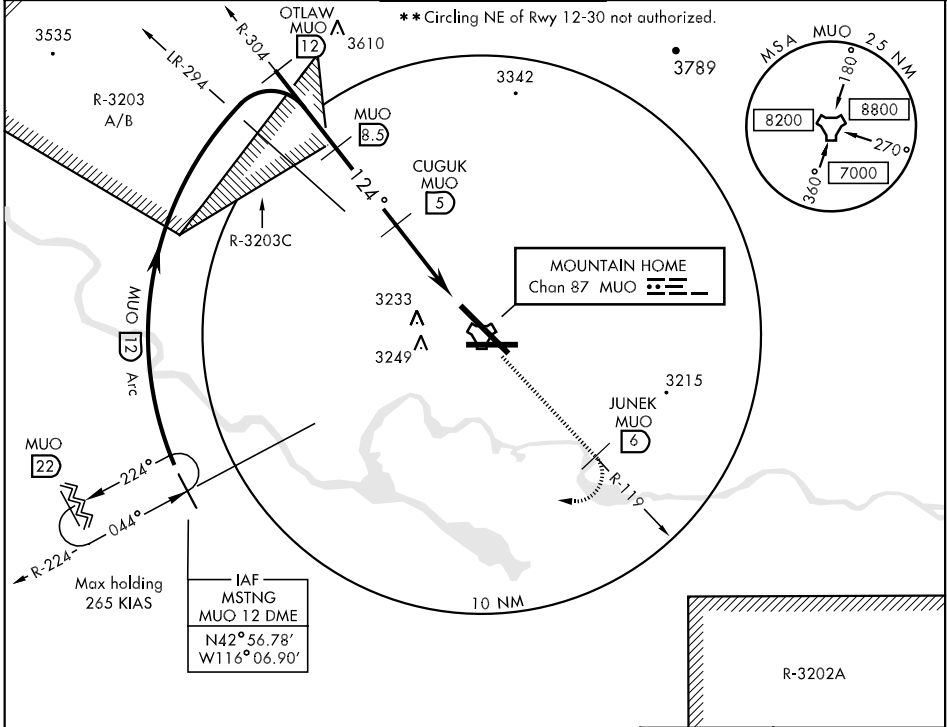

TACAN MUO Chan 87	APCH CRS 124°	Rwy Ldg 13,500
		TDZE 2986
		Arpt Elev 2996

AL-323 [USAF]

MOUNTAIN HOME AFB (KMUO)

▼ * When ALS inop, increase CAT AB RVR to 50 and vis to 1 mile, CAT C RVR to 60 and vis to 1¼ miles, CAT D vis to 1½ miles, CAT E vis to 1¾ miles.

MISSED APPROACH: Climb to 9000 via MUO R-119 to JUNEK INT/6 DME, turn right direct MSTNG and hold.

ATIS 273.5	MOUNTAIN HOME APP CON 124.8 259.1	MOUNTAIN HOME TOWER 133.85 253.5	GND CON 120.5 275.8	CLNC DEL 127.1 290.425
----------------------	---	--	-------------------------------	----------------------------------

IAF
MSTNG
MUO 12 DME
N42°56.78'
W116°06.90'

NW-1, 22 OCT 2009 to 19 NOV 2009

NW-1, 22 OCT 2009 to 19 NOV 2009

EMERG SAFE ALT 100 NM 14,200

CATEGORY	A	B	C	D	E
S-12 *	3480/40	494 (500-¾)		3480/50 494 (500-1)	3480/60 494 (500-1¼)
CIRCLING**	3520-1	524 (600-1)	3520-1½ 524 (600-1½)	3560-2	564 (600-2)