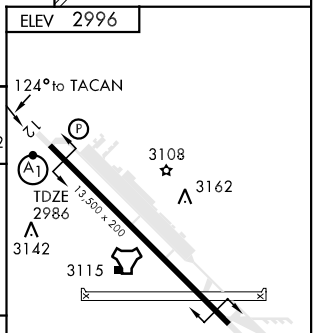

MISSED APPROACH: Climb to 9000 via MUO R-119 to JUNEK INT/6 DME, turn right direct MSTNG and hold.

ATIS 273.5	MOUNTAIN HOME APP CON 124.8 259.1	MOUNTAIN HOME TOWER 133.85 253.5	GND CON 120.5 275.8	CLNC DEL 127.1 290.425
----------------------	---	--	-------------------------------	----------------------------------

IAF
MSTNG
MUO 12 DME
N42°56.78'
W116°06.90'

NW-1, 22 OCT 2009 to 19 NOV 2009

NW-1, 22 OCT 2009 to 19 NOV 2009

EMERG SAFE ALT 100 NM 14,200

CATEGORY	A	B	C	D	E
S-12 *	3480/40	494 (500-¾)		3480/50 494 (500-1)	3480/60 494 (500-1¼)
CIRCLING**	3520-1	524 (600-1)	3520-1½ 524 (600-1½)	3560-2	564 (600-2)