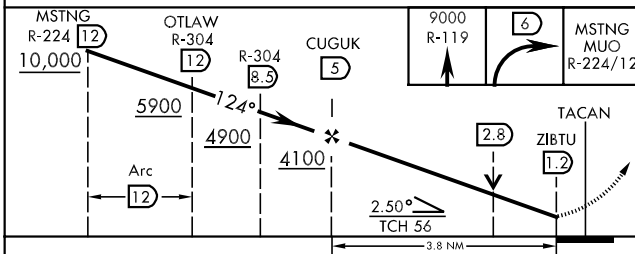

MISSED APPROACH: Climb to 9000 via MUO R-119 to JUNEK INT/6 DME, turn right direct MSTNG and hold.

ATIS 273.5	MOUNTAIN HOME APP CON 124.8 259.1	MOUNTAIN HOME TOWER 133.85 253.5	GND CON 120.5 275.8	CLNC DEL 127.1 290.425
----------------------	---	--	-------------------------------	----------------------------------

IAF
MSTNG
MUO 12 DME
N42°56.78'
W116°06.90'

NW-1, 22 OCT 2009 to 19 NOV 2009

NW-1, 22 OCT 2009 to 19 NOV 2009

EMERG SAFE ALT 100 NM 14,200

CATEGORY	A	B	C	D	E
S-12 *	3480/40	494 (500-¾)		3480/50 494 (500-1)	3480/60 494 (500-1¼)
CIRCLING**	3520-1	524 (600-1)	3520-1½ 524 (600-1½)	3560-2	564 (600-2)