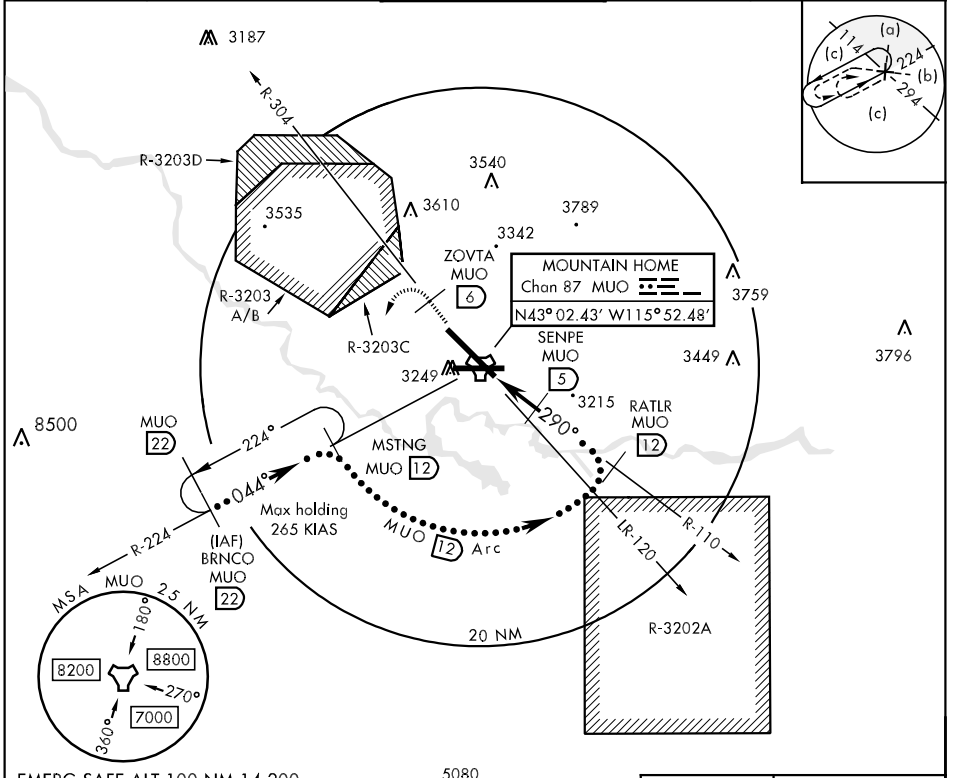

TACAN MUO Chan 87	APCH CRS 290°	Rwy Idg 13,500 TDZE 2996 Arpt Elev 2996
-------------------	---------------	---

JAL-323 [USAF]

MOUNTAIN HOME AFB (KMUO)

* When ALS inop, increase CAT C RVR to 60 and vis to 1½ miles, CAT D vis to 1½ miles, CAT E vis to 1¾ miles.
 ** Circling NE of Rwy 12-30 not authorized.

MISSED APPROACH: Climb to 9000 via MUO R-304 to ZOVTA INT/6 DME, turn left direct MSTNG and hold.

ATIS 273.5	MOUNTAIN HOME APP CON 124.8 259.1	MOUNTAIN HOME TOWER 133.85 253.5	GND CON 120.5 275.8	CLNC DEL 127.1 290.425
------------	-----------------------------------	----------------------------------	---------------------	------------------------

NW-1, 22 OCT 2009 to 19 NOV 2009

NW-1, 22 OCT 2009 to 19 NOV 2009