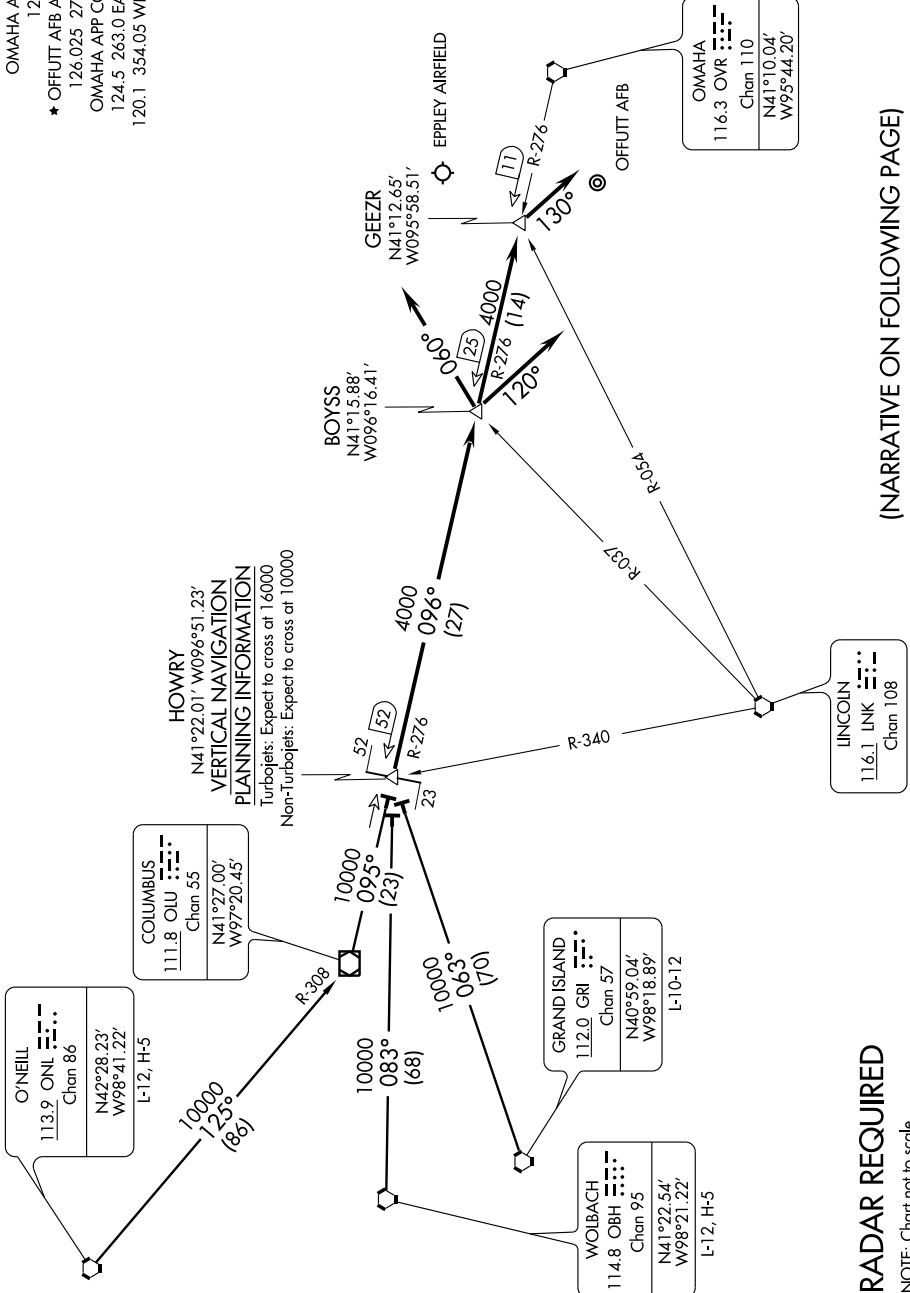

HOWRY ONE ARRIVAL

OMAHA, NEBRASKA

NC-2, 22 OCT 2009 to 19 NOV 2009

OMAHA ATIS
120.4
★ OFFUTT AFB ATIS
126.025 273.5
OMAHA APP CON
124.5 263.0 EAST
120.1 354.05 WEST

RADAR REQUIRED
NOTE: Chart not to scale.

(NARRATIVE ON FOLLOWING PAGE)

HOWRY ONE ARRIVAL

OMAHA, NEBRASKA

NC-2, 22 OCT 2009 to 19 NOV 2009