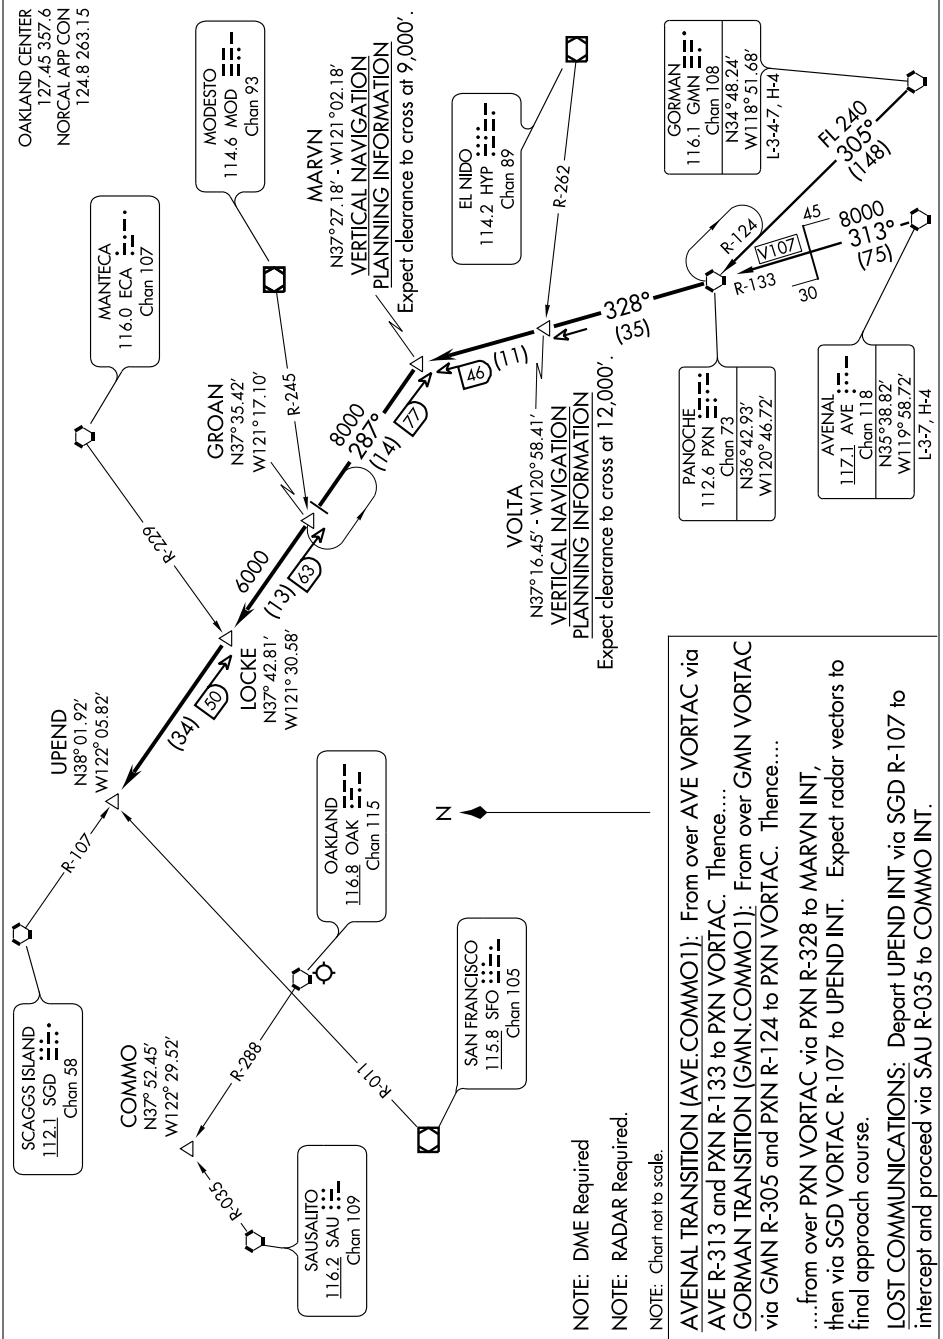

COMMO ONE ARRIVAL

ST-294 (FAA)

METROPOLITAN OAKLAND INTL
OAKLAND, CALIFORNIA

6002 10/22 OCT 2009 to 19 NOV 2009

SW-2, 22 OCT 2009 to 19 NOV 2009

COMMO ONE ARRIVAL