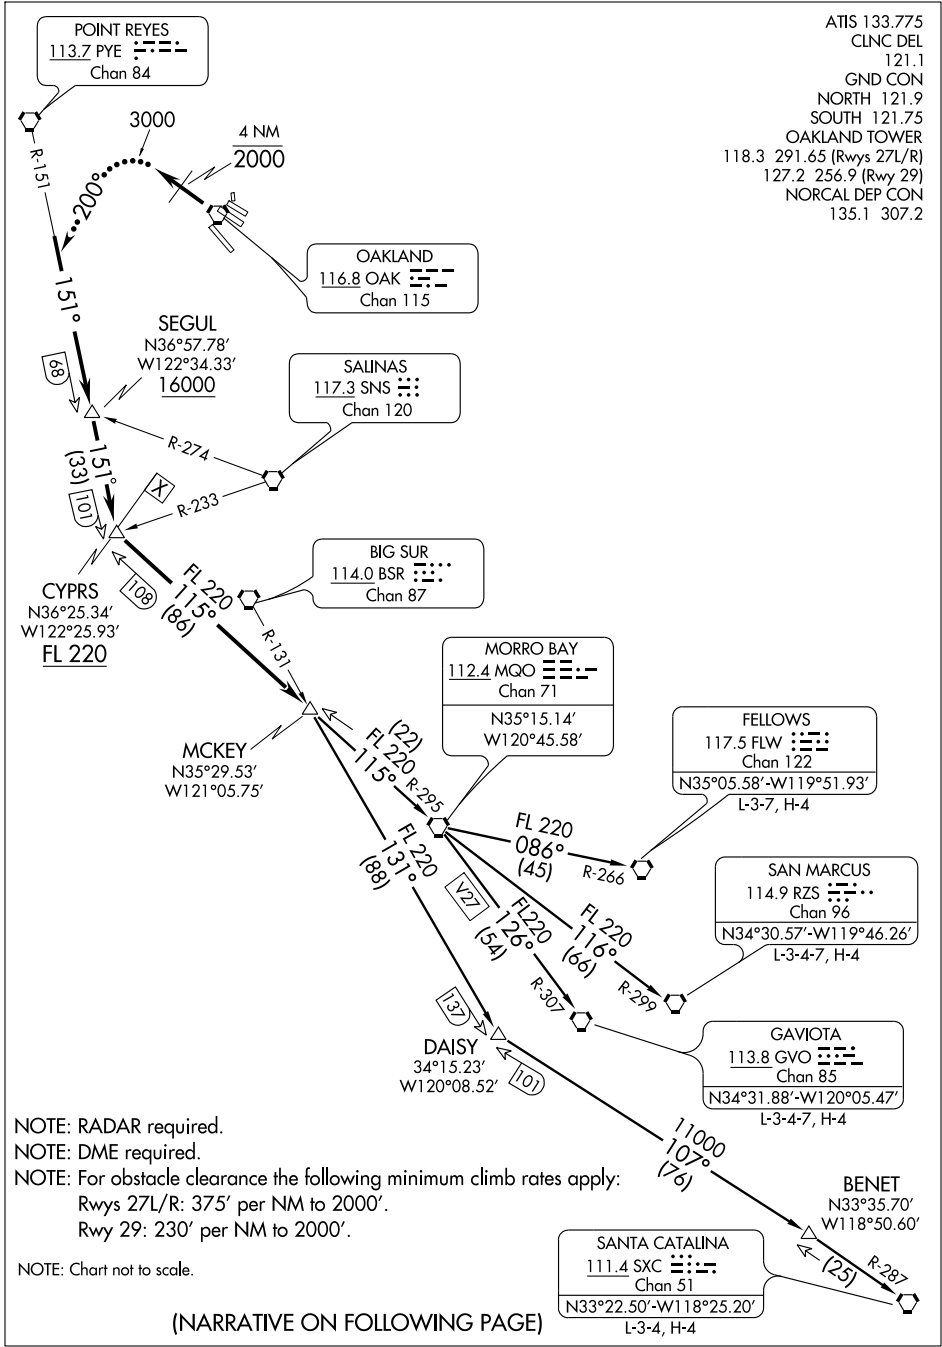

COAST FIVE DEPARTURE

SW-2, 22 OCT 2009 to 19 NOV 2009

SW-2, 22 OCT 2009 to 19 NOV 2009

COAST FIVE DEPARTURE