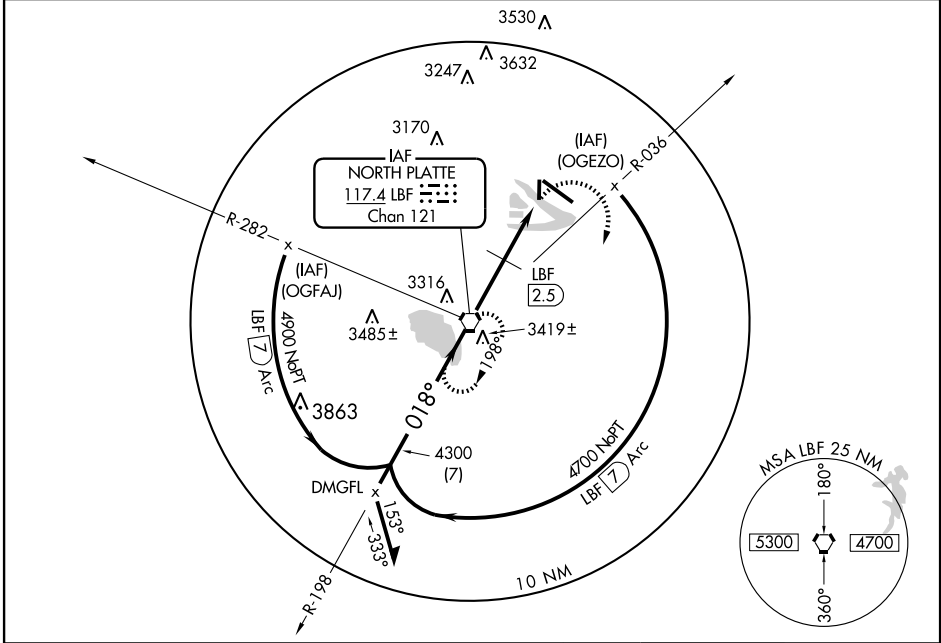

VORTAC LBF	APP CRS	Rwy Idg	4135
117.4	018°	TDZE	2775
Chan 121		Apt Elev	2778

VOR or GPS RWY 35

NORTH PLATTE RGNL AIRPORT LEE BIRD FIELD (LBF)

MISSED APPROACH: Climbing right turn to 4900 direct VORTAC and hold.

ASOS 118.425	DENVER CENTER 132.7 397.85	CLNC DEL 132.7	UNICOM 123.0 (CTAF) 0
------------------------	--------------------------------------	--------------------------	---------------------------------

NC-2, 22 OCT 2009 to 19 NOV 2009

NC-2, 22 OCT 2009 to 19 NOV 2009