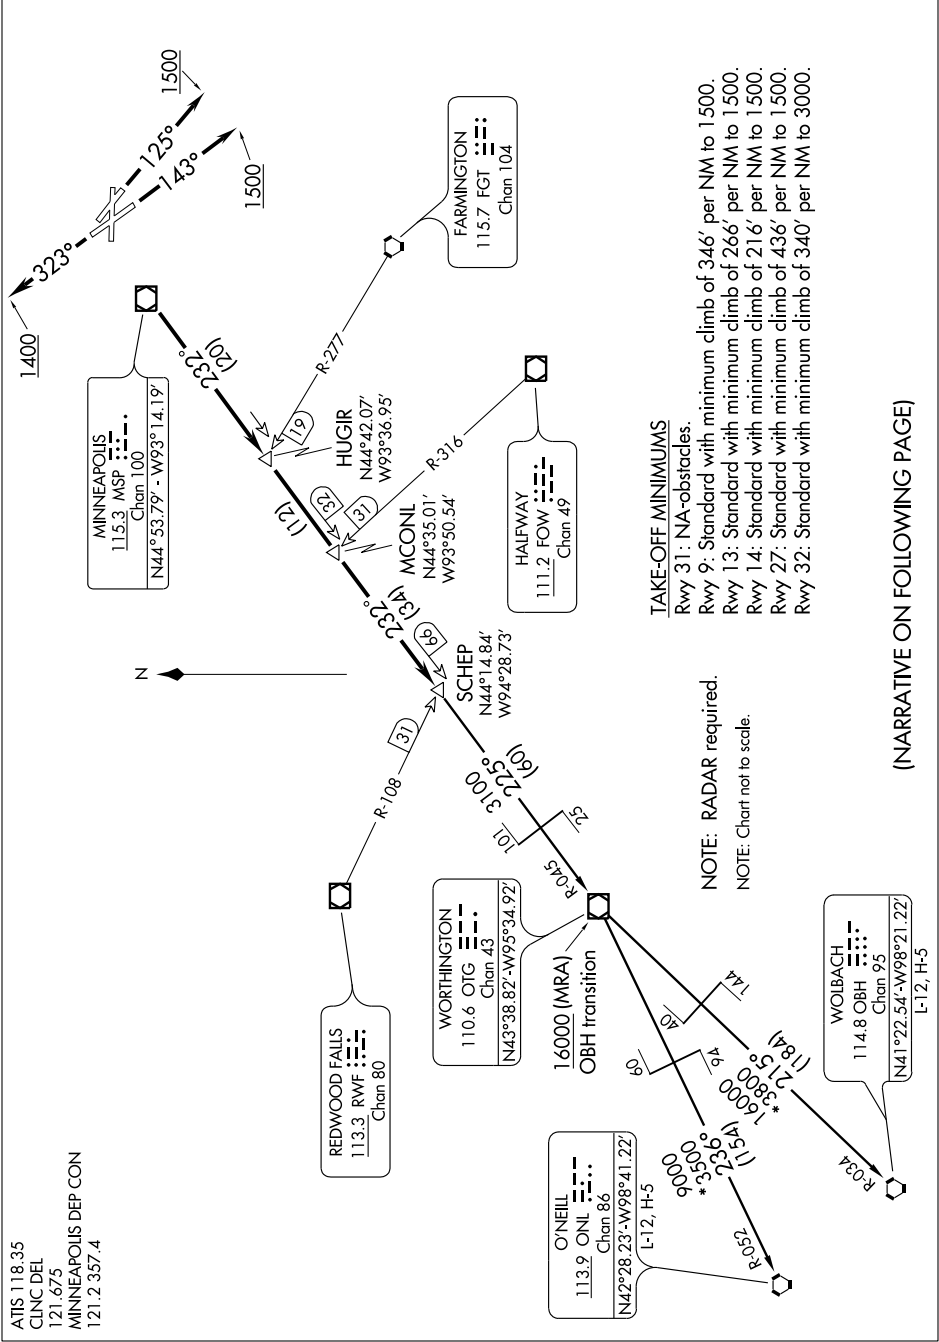

SCHEP TWO DEPARTURE

NC-1, 22 OCT 2009 to 19 NOV 2009

(NARRATIVE ON FOLLOWING PAGE)

NC-1, 22 OCT 2009 to 19 NOV 2009