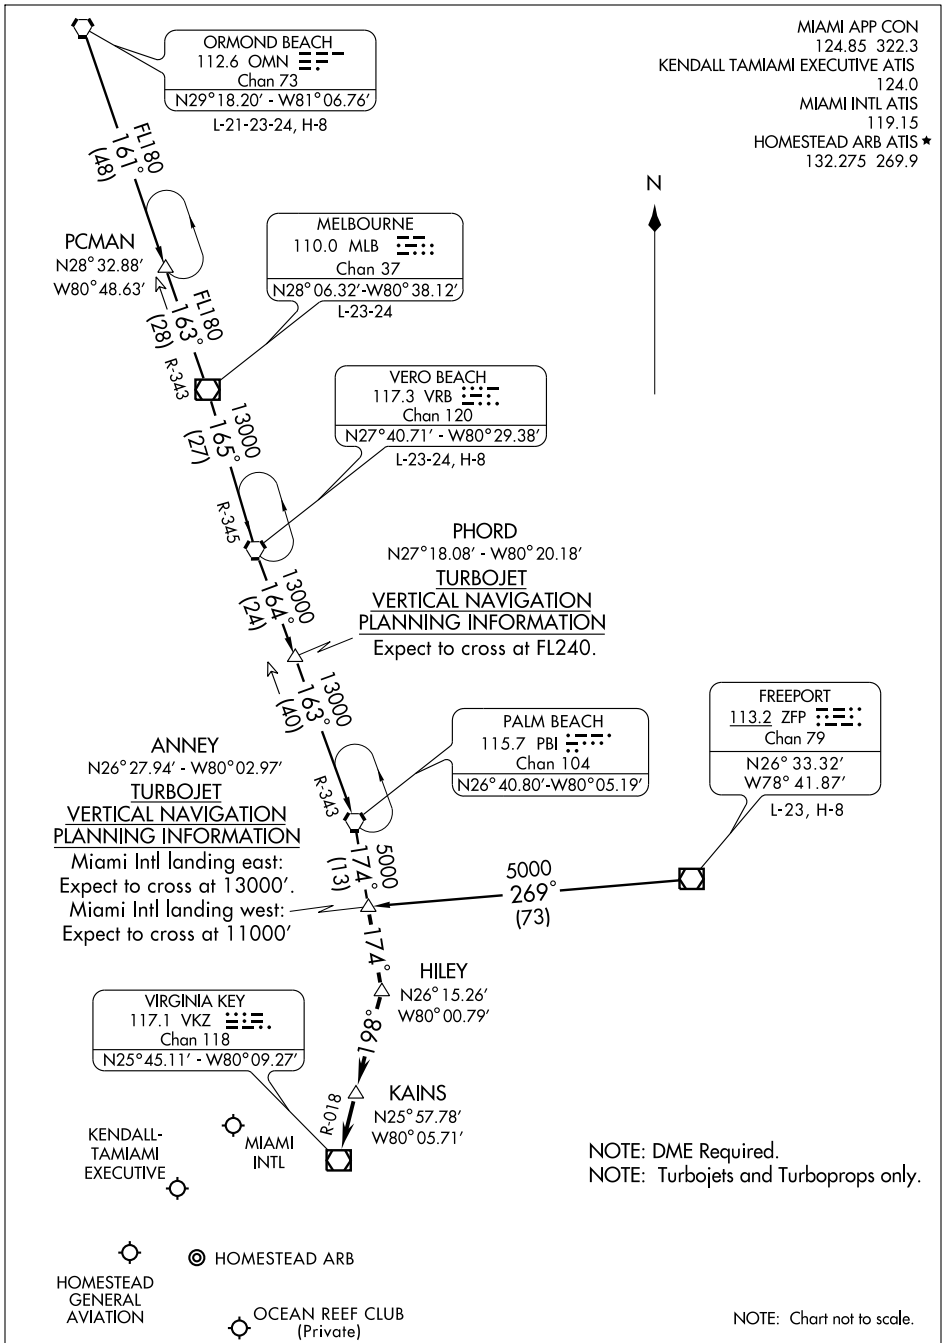

# ANNEY ONE ARRIVAL

MIAMI, FLORIDA

MIAMI APP CON  
124.85 322.3  
KENDALL TAMiami EXECUTIVE ATIS  
124.0  
MIAMI INTL ATIS  
119.15  
HOMESTEAD ARB ATIS \*  
132.275 269.9

SE-3, 22 OCT 2009 to 19 NOV 2009

SE-3, 22 OCT 2009 to 19 NOV 2009

# ANNEY ONE ARRIVAL

MIAMI, FLORIDA