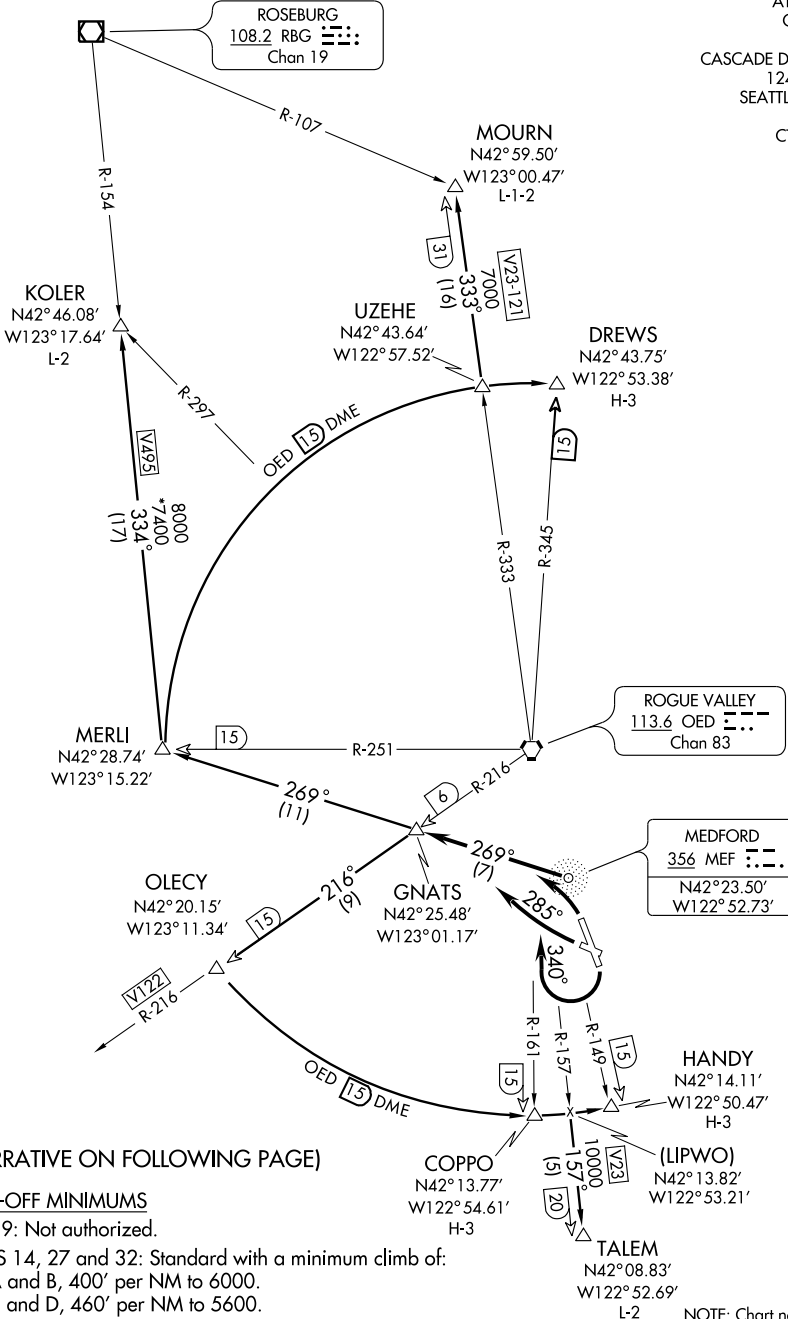

(GNATS3.GNATS) 07298
GNATS THREE DEPARTURE

MEDFORD/ROGUE VALLEY INTL-MEDFORD (MFR)
 SL-251 (FAA) MEDFORD, OREGON

ATIS 127.25
 GND CON 121.8
 CASCADE DEP CON * 124.3 379.9
 SEATTLE CENTER 124.85
 CTAF 119.4

NW-1, 22 OCT 2009 to 19 NOV 2009

NW-1, 22 OCT 2009 to 19 NOV 2009

(NARRATIVE ON FOLLOWING PAGE)

TAKE-OFF MINIMUMS

RWY 9: Not authorized.
 RWYS 14, 27 and 32: Standard with a minimum climb of:
 Cat A and B, 400' per NM to 6000.
 Cat C and D, 460' per NM to 5600.

NOTE: Chart not to scale.

GNATS THREE DEPARTURE
 (GNATS3.GNATS) 07298

MEDFORD, OREGON
 MEDFORD/ROGUE VALLEY INTL-MEDFORD (MFR)