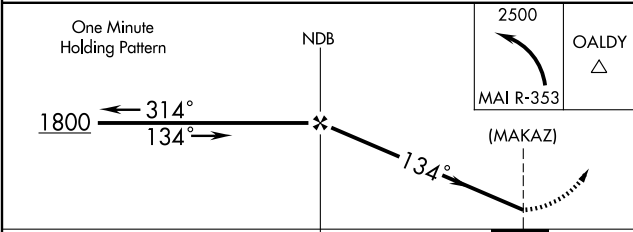

MISSED APPROACH: Climbing left turn to 2500 via MAI R-353 to OALDY Int and hold.

ASOS <b>133.525</b>	CAIRNS APP CON ★ <b>133.75 270.35</b>	UNICOM <b>123.0 (CTAF)</b>
------------------------	--	-------------------------------

CATEGORY	A	B	C	D	FAF to MAP 2.7 NM					
CIRCLING	720-1 610 (700-1)		720-1¾ 610 (700-1¾)	720-2 610 (700-2)	Knots	60	90	120	150	180
					Min:Sec	2:42	1:48	1:21	1:05	0:54

SE-3, 22 OCT 2009 to 19 NOV 2009

SE-3, 22 OCT 2009 to 19 NOV 2009