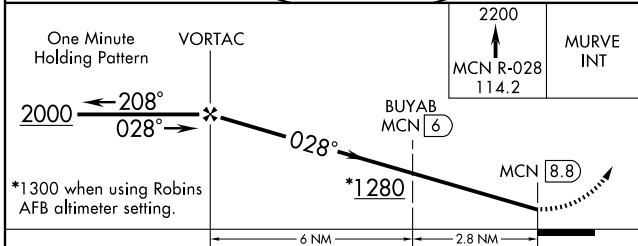

VORTAC MCN <b>114.2</b> Chan <b>89</b>	APP CRS <b>028°</b>	Rwy Idg TDZE Apt Elev <b>437</b>	N/A N/A 437
--	------------------------	---	-------------------

**▼** Use Middle Georgia Rgnl altimeter setting; when not received, use  
**▲ NA** Robins AFB altimeter setting and increase all MDAs 20 feet.

MISSED APPROACH: Climb to 2200 via MCN VORTAC R-028 to MURVE Int/MCN 17 DME and hold.

MIDDLE GEORGIA RGNL ASOS ★  
**120.775**

ATLANTA APP CON ★  
**124.2 279.6**

UNICOM  
**123.0 (CTAF) ①**

SE-4, 22 OCT 2009 to 19 NOV 2009

SE-4, 22 OCT 2009 to 19 NOV 2009

CATEGORY	A	B	C	D
CIRCLING	1280-1 843 (900-1)	1280-1¼ 843 (900-1¼)	1280-2½ 843 (900-2½)	1320-3 883 (900-3)
BUYAB FIX MINIMUMS				
CIRCLING	1200-1 763 (800-1)	1200-1¼ 763 (800-1¼)	1200-2¼ 763 (800-2¼)	1320-3 883 (900-3)