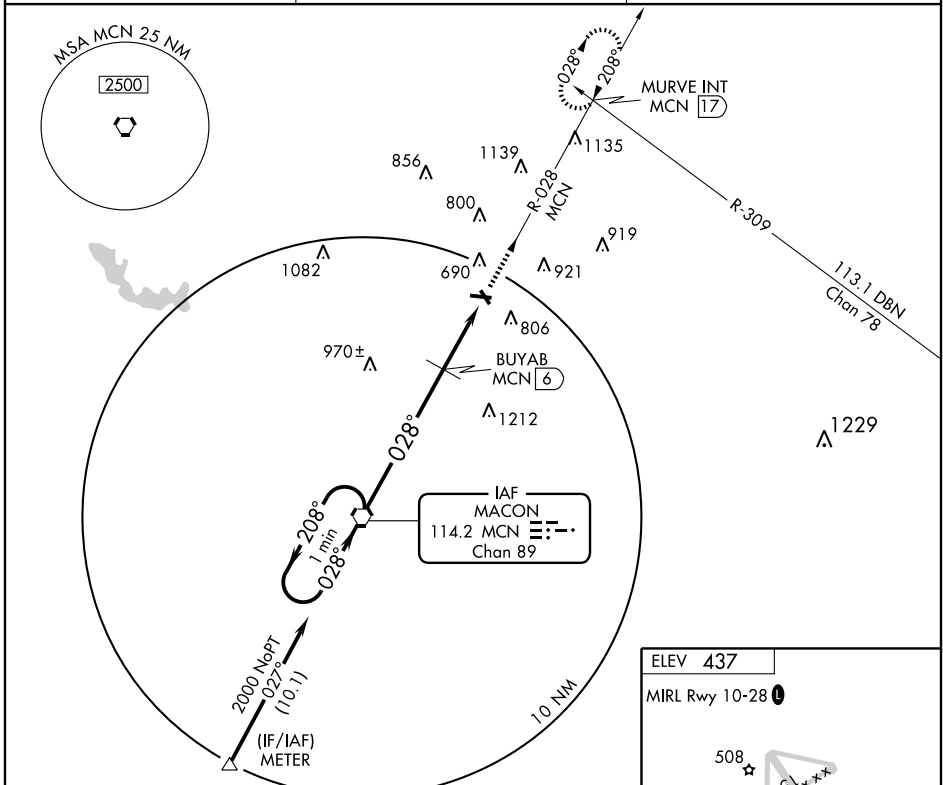

VORTAC MCN <b>114.2</b> Chan <b>89</b>	APP CRS <b>028°</b>	Rwy Idg TDZE Apt Elev <b>437</b>	N/A N/A 437
--	------------------------	---	-------------------

**▼** Use Middle Georgia Rgnl altimeter setting; when not received, use  
**▲ NA** Robins AFB altimeter setting and increase all MDAs 20 feet.

MISSED APPROACH: Climb to 2200 via MCN VORTAC R-028 to MURVE Int/MCN 17 DME and hold.

MIDDLE GEORGIA RGNL ASOS ★  
**120.775**

ATLANTA APP CON ★  
**124.2 279.6**

UNICOM  
**123.0 (CTAF) ①**

SE-4, 22 OCT 2009 to 19 NOV 2009

SE-4, 22 OCT 2009 to 19 NOV 2009

CATEGORY	A	B	C	D
CIRCLING	1280-1 843 (900-1)	1280-1¼ 843 (900-1¼)	1280-2½ 843 (900-2½)	1320-3 883 (900-3)
BUYAB FIX MINIMUMS				
CIRCLING	1200-1 763 (800-1)	1200-1¼ 763 (800-1¼)	1200-2¼ 763 (800-2¼)	1320-3 883 (900-3)

FAF to MAP 8.8 NM					
Knots	60	90	120	150	180
Min:Sec	8:48	5:52	4:24	3:31	2:56