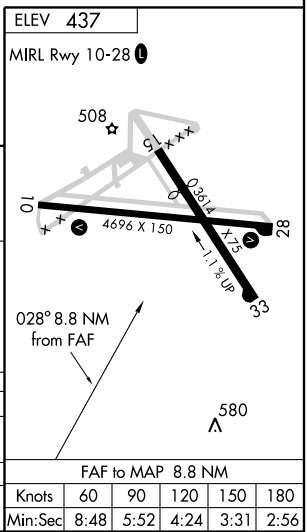

VORTAC MCN <b>114.2</b> Chan <b>89</b>	APP CRS <b>028°</b>	Rwy Idg TDZE Apt Elev <b>437</b>	N/A N/A 437
--	------------------------	---	-------------------

**▼** Use Middle Georgia Rgnl altimeter setting; when not received, use  
**▲ NA** Robins AFB altimeter setting and increase all MDAs 20 feet.

MISSED APPROACH: Climb to 2200 via MCN VORTAC R-028 to MURVE Int/MCN 17 DME and hold.

MIDDLE GEORGIA RGNL ASOS ★  
**120.775**

ATLANTA APP CON ★  
**124.2 279.6**

UNICOM  
**123.0 (CTAF) ①**

SE-4, 22 OCT 2009 to 19 NOV 2009

SE-4, 22 OCT 2009 to 19 NOV 2009

CATEGORY	A	B	C	D
CIRCLING	1280-1 843 (900-1)	1280-1¼ 843 (900-1¼)	1280-2½ 843 (900-2½)	1320-3 883 (900-3)
BUYAB FIX MINIMUMS				
CIRCLING	1200-1 763 (800-1)	1200-1¼ 763 (800-1¼)	1200-2¼ 763 (800-2¼)	1320-3 883 (900-3)

FAF to MAP 8.8 NM					
Knots	60	90	120	150	180
Min:Sec	8:48	5:52	4:24	3:31	2:56