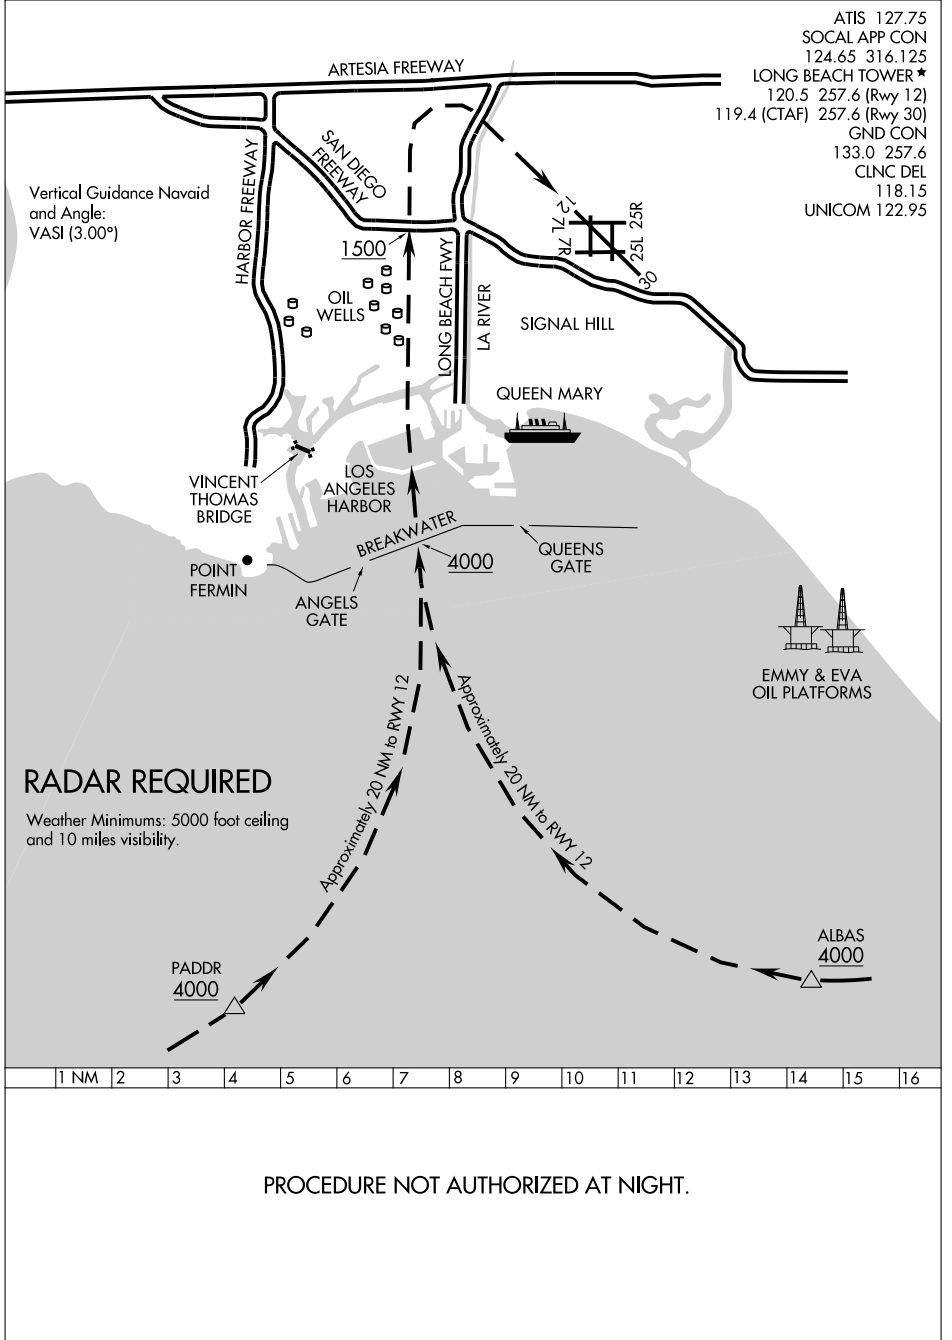

LA RIVER VISUAL RWY 12

AL-236 (FAA)

LONG BEACH (DAUGHERTY FIELD) (LGB)

LONG BEACH, CALIFORNIA

SW-3, 22 OCT 2009 to 19 NOV 2009

SW-3, 22 OCT 2009 to 19 NOV 2009

LA RIVER VISUAL RWY 12

33°49'N-118°09'W

LONG BEACH, CALIFORNIA
LONG BEACH (DAUGHERTY FIELD) (LGB)