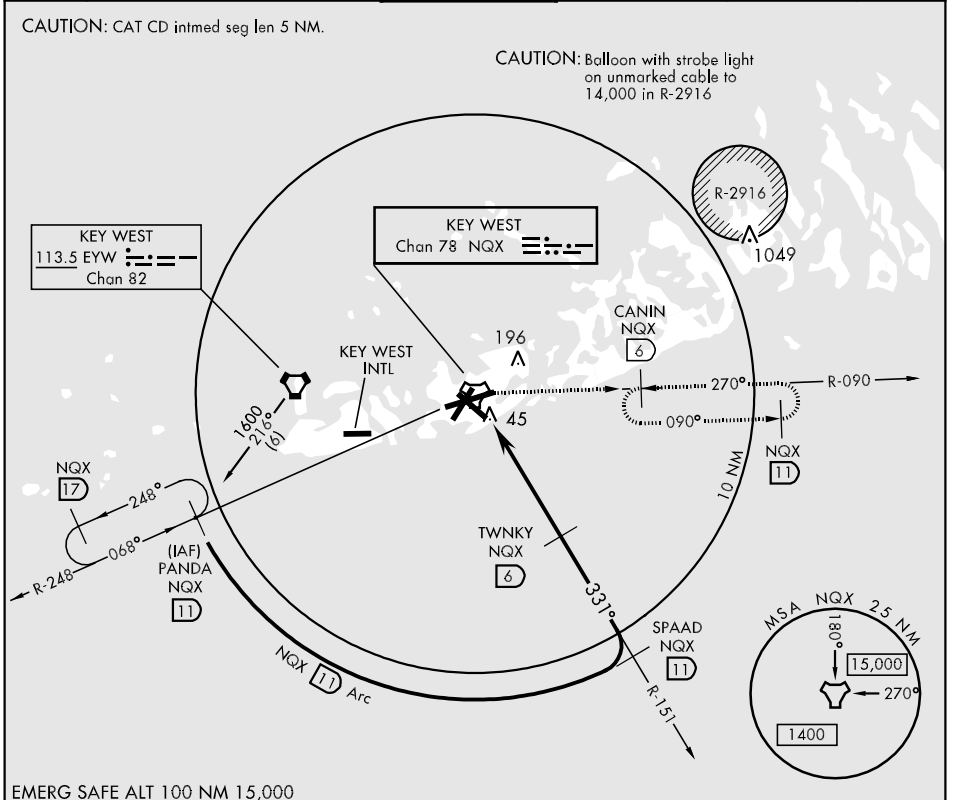

TACAN NGS Chan 78	APCH CRS 331°	Rwy Idg TDZE Arpt Elev 7001 4 6	AL-214 [USN]	KEY WEST NAS (BOCA CHICA FLD) (KNQX)
-----------------------------	-------------------------	---	--------------	--------------------------------------

▽ MISSED APPROACH: Climbing right turn to 1600, intercept NQX R-090 to CANIN (NQX R-090/6 DME) and hold.

ATIS ★ 307.025	NAVY KEY WEST APP CON 124.025 289.85 (NQX 340° - 069°) 126.575 313.7 (NQX 070° - 339°)	NAVY KEY WEST TOWER ★ 118.575 340.25	GND CON 121.7 336.45	CLNC DEL 121.2 357.4	ASR/PAR
--------------------------	--	--	--------------------------------	--------------------------------	---------

EMERG SAFE ALT 100 NM 15,000

CATEGORY	A	B	C	D
S-31		300-1	296 (300-1)	
CIRCLING	440-1 434 (500-1)	500-1 494 (500-1)	500-1½ 494 (500-1½)	560-2 554 (600-2)
S-ASR 31		340-1	336 (400-1)	

HIRL all Rwys

SE-3, 22 OCT 2009 to 19 NOV 2009

SE-3, 22 OCT 2009 to 19 NOV 2009