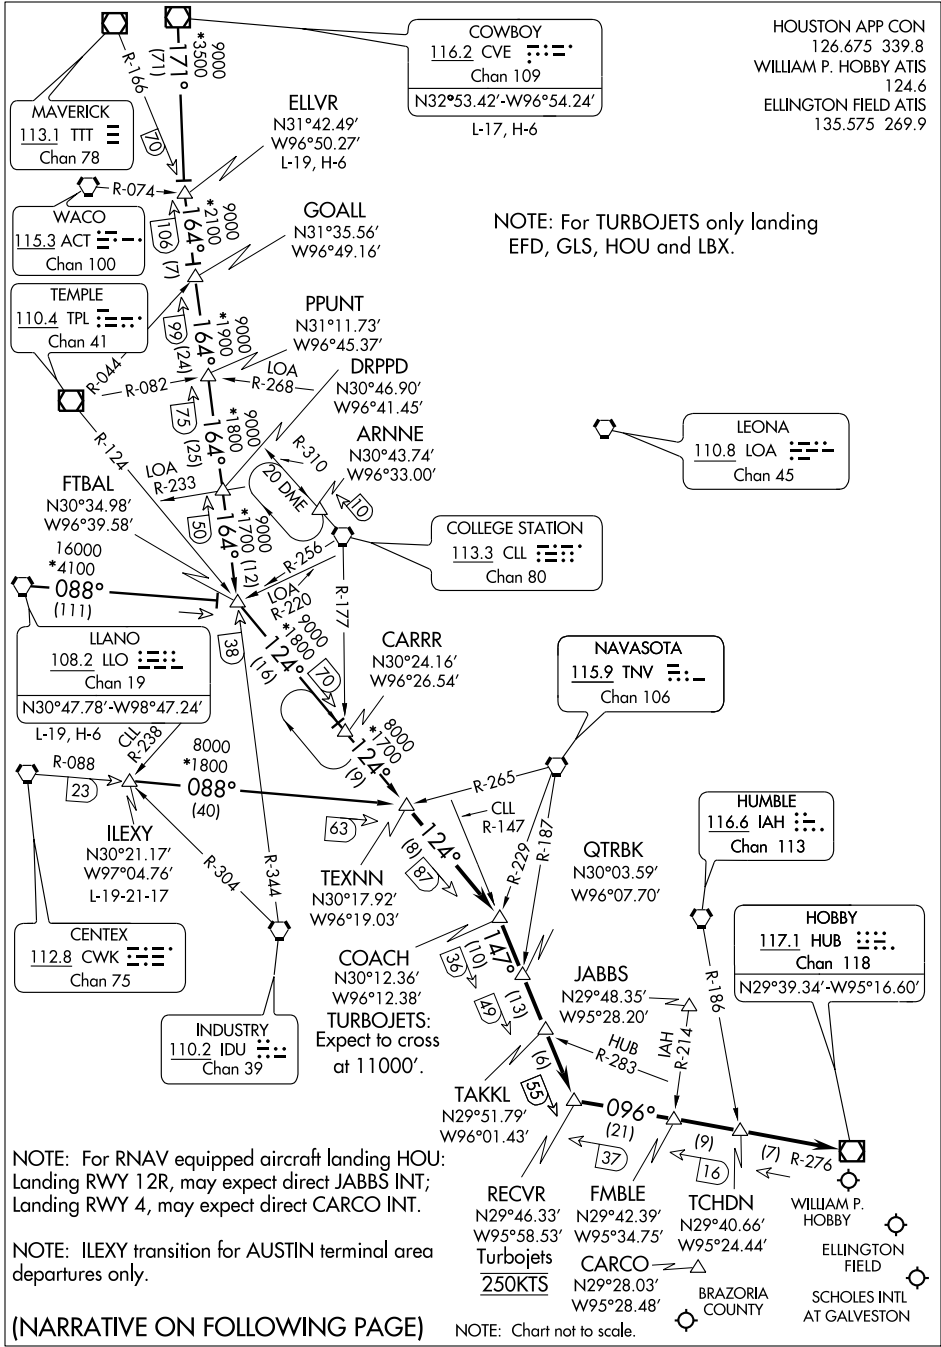

# TEXNN FOUR ARRIVAL (TEXNN.TEXNN4)

WILLIAM P. HOBBY  
HOUSTON, TEXAS

HOUSTON APP CON  
126.675 339.8  
WILLIAM P. HOBBY ATIS  
124.6  
ELLINGTON FIELD ATIS  
135.575 269.9

NOTE: For TURBOJETs only landing EFD, GLS, HOU and LBX.

NOTE: For RNAV equipped aircraft landing HOU: Landing RWY 12R, may expect direct JABBS INT; Landing RWY 4, may expect direct CARCO INT.

NOTE: ILEXY transition for AUSTIN terminal area departures only.

(NARRATIVE ON FOLLOWING PAGE)

NOTE: Chart not to scale.

SC-5, 22 OCT 2009 to 19 NOV 2009

SC-5, 22 OCT 2009 to 19 NOV 2009

# TEXNN FOUR ARRIVAL (TEXNN.TEXNN4)

HOUSTON, TEXAS  
WILLIAM P. HOBBY