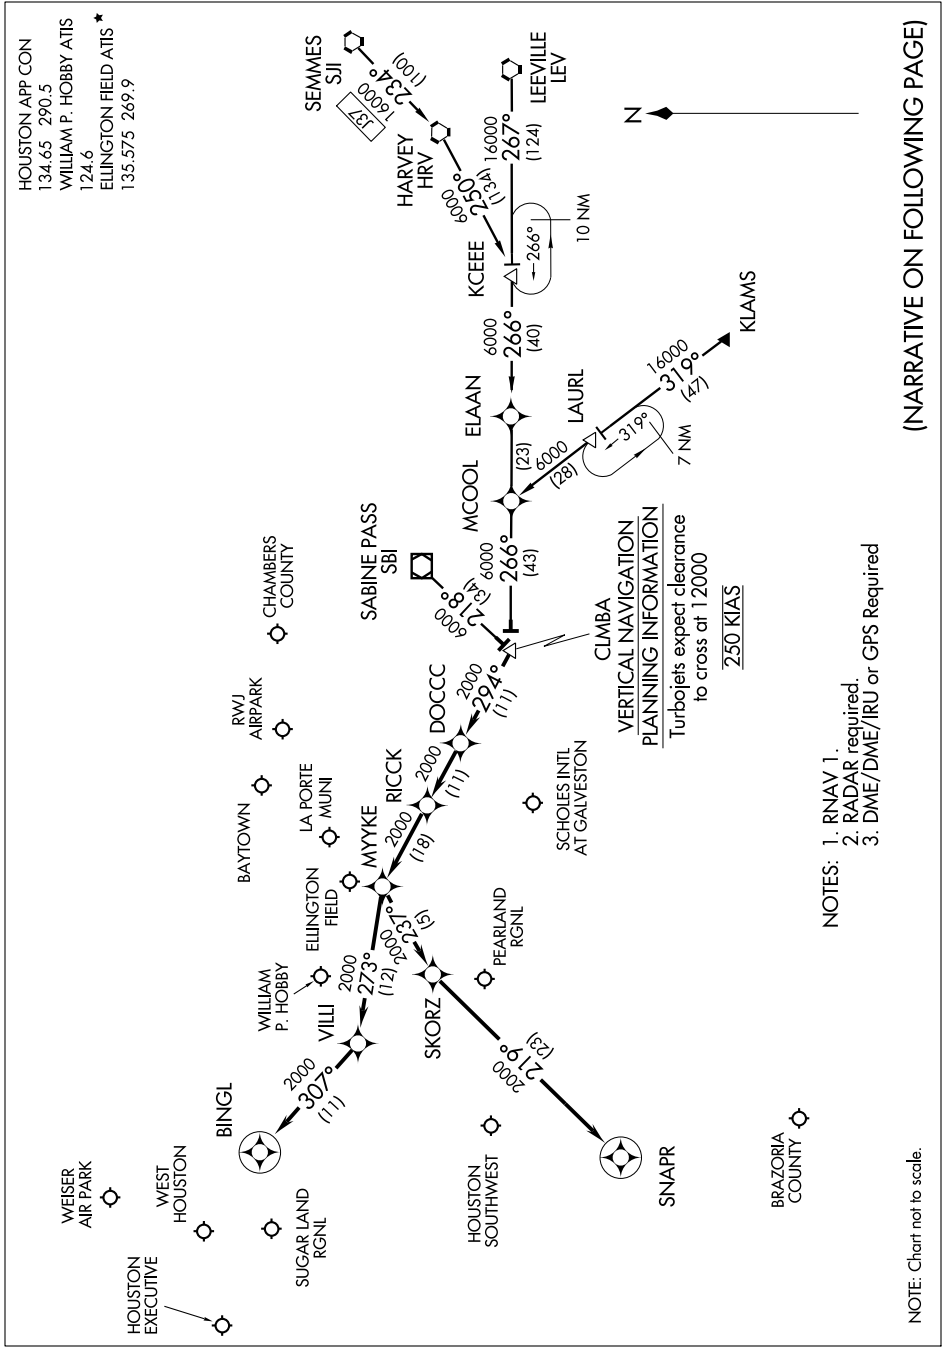

COLUMBIA ONE ARRIVAL (RNAV)

HOUSTON, TEXAS

HOUSTON APP CON
 134.65 290.5
 WILLIAM P. HOBBY ATIS
 124.6
 ELLINGTON FIELD ATIS*
 135.575 269.9

(NARRATIVE ON FOLLOWING PAGE)

- NOTES: 1. RNAV 1.
 2. RADAR required.
 3. DME/DME/IRU or GPS Required

NOTE: Chart not to scale.

SC-5, 22 OCT 2009 to 19 NOV 2009

SC-5, 22 OCT 2009 to 19 NOV 2009

COLUMBIA ONE ARRIVAL (RNAV)

HOUSTON, TEXAS