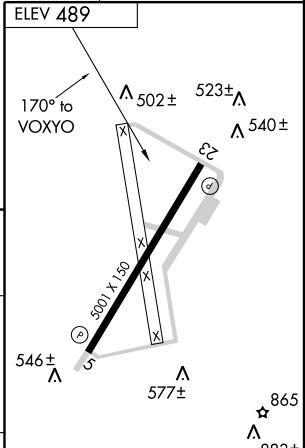

APP CRS 170°	Rwy Idg TDZE Apt Elev	N/A N/A 489
------------------------	-----------------------------	--

<p>⚠ NA</p> <p>Circling NA Southeast of Rwy 5/23.</p>	<p>MISSED APPROACH: Climbing right turn to 3500 direct EDMOS WP and hold.</p>
---	---

ASOS 132.025	BOSTON CENTER 120.25 346.4	UNICOM 122.8 (CTAF)
------------------------	--------------------------------------	-------------------------------

CATEGORY	A	B	C	D
CIRCLING	1080-1 591 (600-1)		1080-1½ 591 (600-1½)	NA