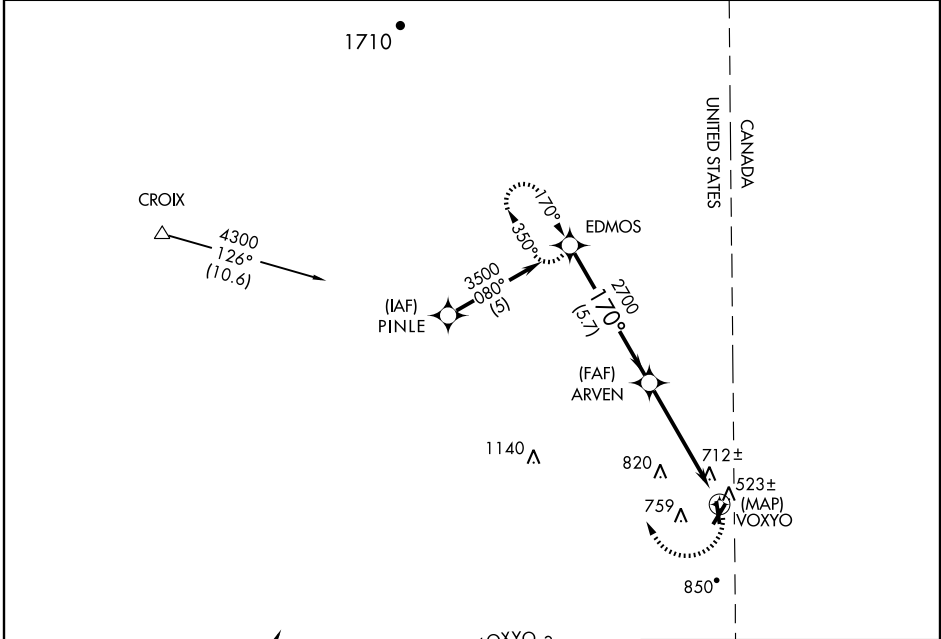

APP CRS 170°	Rwy Idg TDZE Apt Elev	N/A N/A 489
------------------------	-----------------------------	--

<p>⚠ NA</p> <p>Circling NA Southeast of Rwy 5/23.</p>	<p>MISSED APPROACH: Climbing right turn to 3500 direct EDMOS WP and hold.</p>
---	---

ASOS 132.025	BOSTON CENTER 120.25 346.4	UNICOM 122.8 (CTAF)
------------------------	--------------------------------------	-------------------------------

CATEGORY	A	B	C	D
CIRCLING	1080-1 591 (600-1)		1080-1½ 591 (600-1½)	NA

MIRL Rwy 5-23 ●

REIL Rwlws 5 and 23 ●

NE-1, 22 OCT 2009 to 19 NOV 2009

NE-1, 22 OCT 2009 to 19 NOV 2009