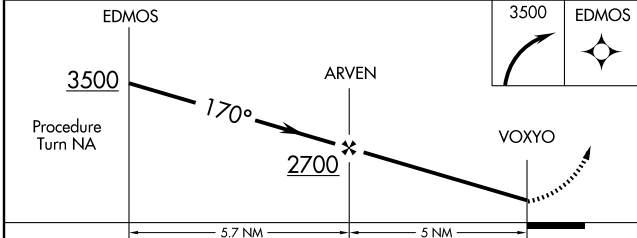

APP CRS 170°	Rwy Idg TDZE Apt Elev	N/A N/A 489
------------------------	-----------------------------	--

<p>⚠ NA</p> <p>Circling NA Southeast of Rwy 5/23.</p>	<p>MISSED APPROACH: Climbing right turn to 3500 direct EDMOS WP and hold.</p>
---	---

ASOS 132.025	BOSTON CENTER 120.25 346.4	UNICOM 122.8 (CTAF)
------------------------	--------------------------------------	-------------------------------

CATEGORY	A	B	C	D
CIRCLING	1080-1 591 (600-1)		1080-1½ 591 (600-1½)	NA