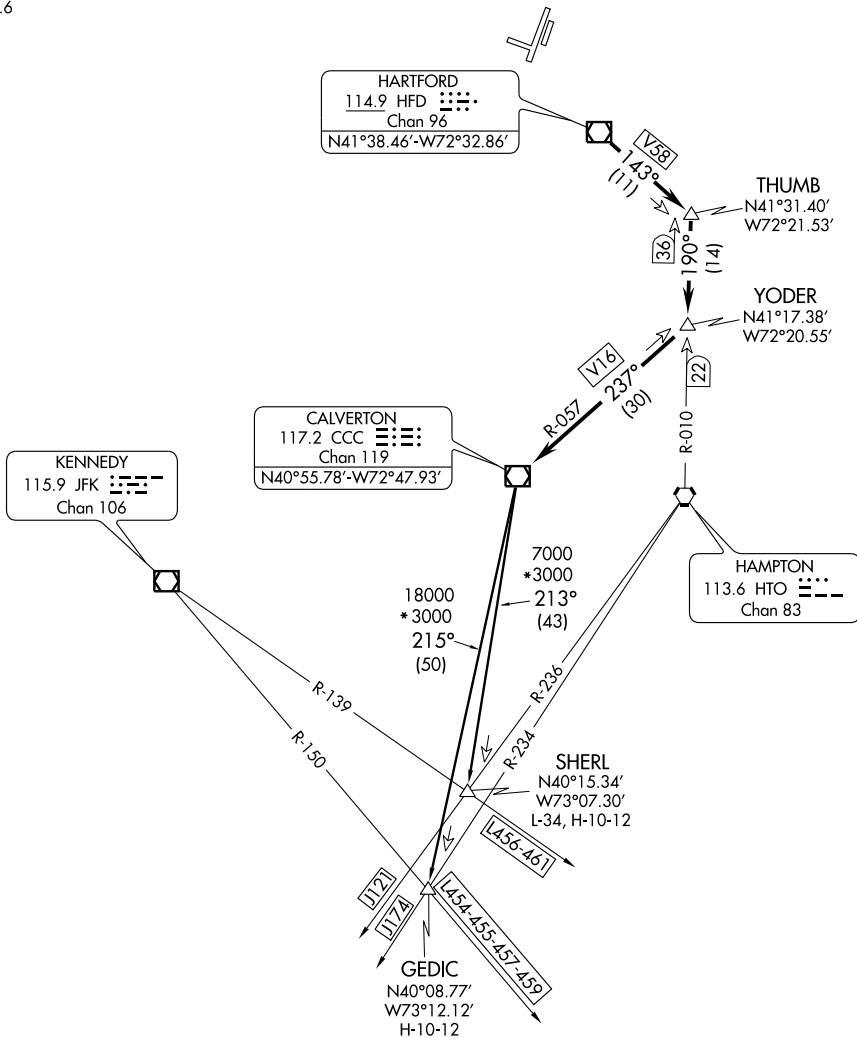

COASTAL TWO DEPARTURE (HI)

ATIS 126.45
 GND CON
 121.6
 BRAINARD TOWER★
 119.6 248.2
 BRADLEY DEP CON
 127.8 269.325
 CLNC DEL
 121.6

NE-1, 22 OCT 2009 to 19 NOV 2009

NE-1, 22 OCT 2009 to 19 NOV 2009

NOTE: Chart not to scale.

(NARRATIVE ON FOLLOWING PAGE)

COASTAL TWO DEPARTURE (HI)