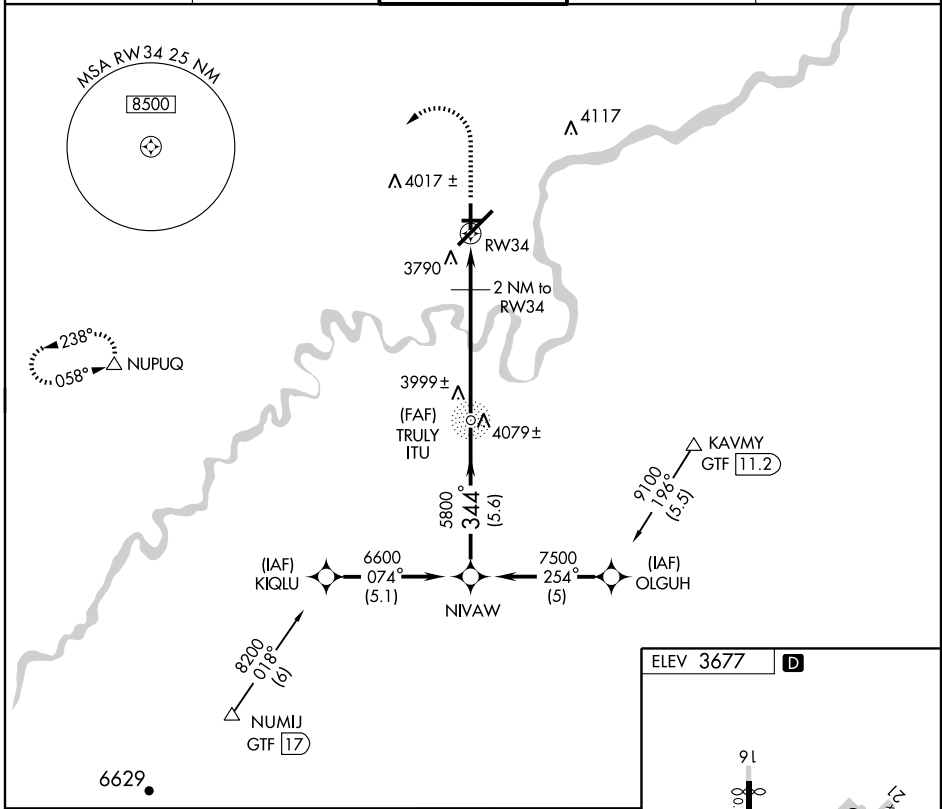

GPS RWY 34

GREAT FALLS INTL (GTF)

APP CRS 344°	Rwy Idg 5070
	TDZE 3669
	Apt Elev 3677

<p>▽ NA</p>	<p>MISSED APPROACH: Climb to 4300, then climbing left turn to 8000 direct NUPUQ WP and hold.</p>
--------------------	--

<p>ATIS 126.6 269.0</p>	<p>GREAT FALLS APP CON 128.6 259.1</p>	<p>GREAT FALLS TOWER 118.7 282.2</p>	<p>GND CON 121.7 348.6</p>	<p>CLNC DEL 121.7 348.6</p>
------------------------------------	---	---	---------------------------------------	--

NW-1, 22 OCT 2009 to 19 NOV 2009

NW-1, 22 OCT 2009 to 19 NOV 2009