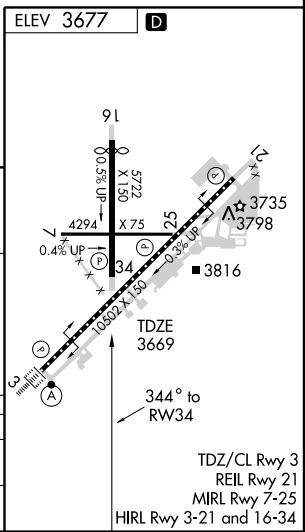

GPS RWY 34

GREAT FALLS INTL (GTF)

APP CRS 344°	Rwy Idg 5070
	TDZE 3669
	Apt Elev 3677

<p>▽ NA</p>	<p>MISSED APPROACH: Climb to 4300, then climbing left turn to 8000 direct NUPUQ WP and hold.</p>
--------------------	--

<p>ATIS 126.6 269.0</p>	<p>GREAT FALLS APP CON 128.6 259.1</p>	<p>GREAT FALLS TOWER 118.7 282.2</p>	<p>GND CON 121.7 348.6</p>	<p>CLNC DEL 121.7 348.6</p>
------------------------------------	---	---	---------------------------------------	--