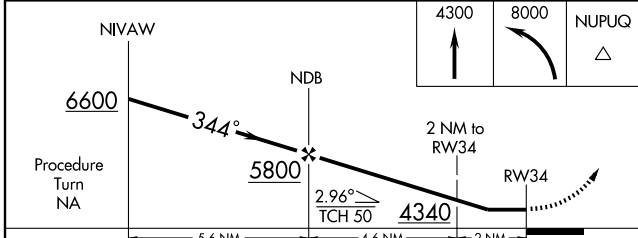

GPS RWY 34

GREAT FALLS INTL (GTF)

APP CRS 344°	Rwy Idg 5070
	TDZE 3669
	Apt Elev 3677

<p>▽ NA</p>	<p>MISSED APPROACH: Climb to 4300, then climbing left turn to 8000 direct NUPUQ WP and hold.</p>
--------------------	--

<p>ATIS 126.6 269.0</p>	<p>GREAT FALLS APP CON 128.6 259.1</p>	<p>GREAT FALLS TOWER 118.7 282.2</p>	<p>GND CON 121.7 348.6</p>	<p>CLNC DEL 121.7 348.6</p>
------------------------------------	---	---	---------------------------------------	--