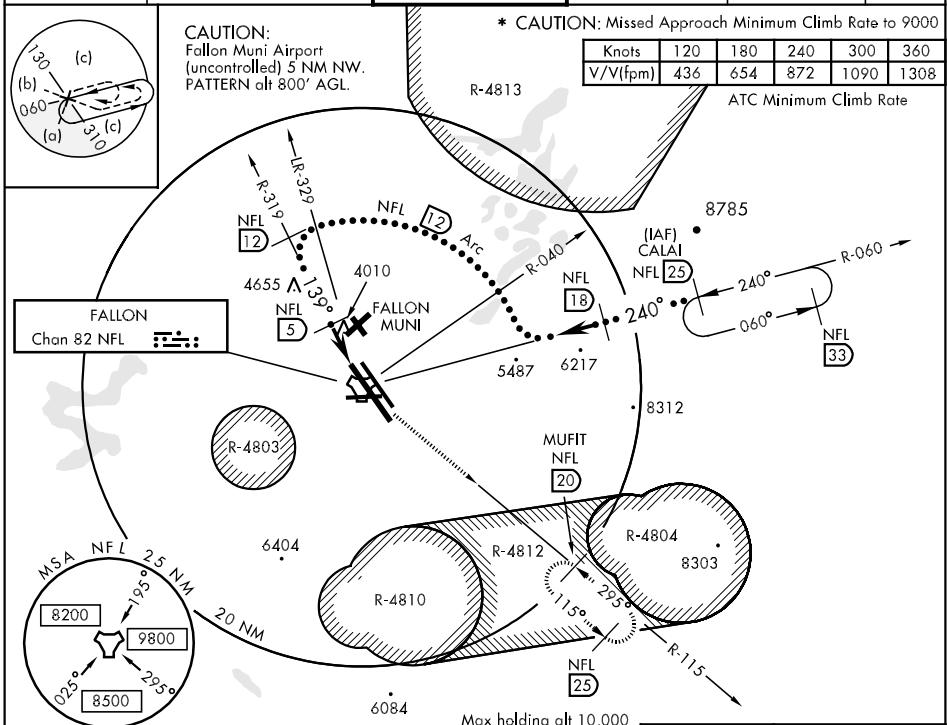

TACAN NFL Chan 82	APCH CRS 139°	Rwy ldg 14,005 TDZE 3934 Arpt Elev 3934
-----------------------------	-------------------------	--

JAL-143 [USN]

FALLON NAS (VAN VOORHIS FLD) (KNFL)

▼ * MISSED APPROACH: Turn left, climb to 9000 on NFL TACAN R-115 to 20 DME (MUFIT).

ATIS ★ 370.925	NAVY FALLON APP CON 120.85 360.2	NAVY FALLON TOWER ★ 119.25 340.2	GND CON 251.15	CLNC DEL 353.55	ASR/PAR
--------------------------	--	--	--------------------------	---------------------------	---------

EMERG SAFE ALT 100 NM 15,600

Max holding alt 10,000
Min holding alt 9000

CATEGORY	C	D	E
S-13R	4360-1½ 426	(500-1½)	4360-1½ 426 (500-1½)
CIRCLING	4400-1½ 466 (500-1½)	4520-2 586 (600-2)	4980-3 1046 (1100-3)
S-PAR 13R	4134-¾	200 (200-¾)	GS 3.0

SW-4, 22 OCT 2009 to 19 NOV 2009

SW-4, 22 OCT 2009 to 19 NOV 2009