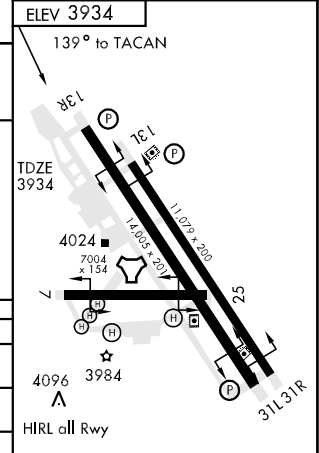

CATEGORY	C	D	E
S-13R	4360-1½ 426	(500-1½)	4360-1½ 426 (500-1½)
CIRCLING	4400-1½ 466 (500-1½)	4520-2 586 (600-2)	4980-3 1046 (1100-3)
S-PAR 13R	4134-¾	200 (200-¾)	GS 3.0

SW-4, 22 OCT 2009 to 19 NOV 2009

SW-4, 22 OCT 2009 to 19 NOV 2009