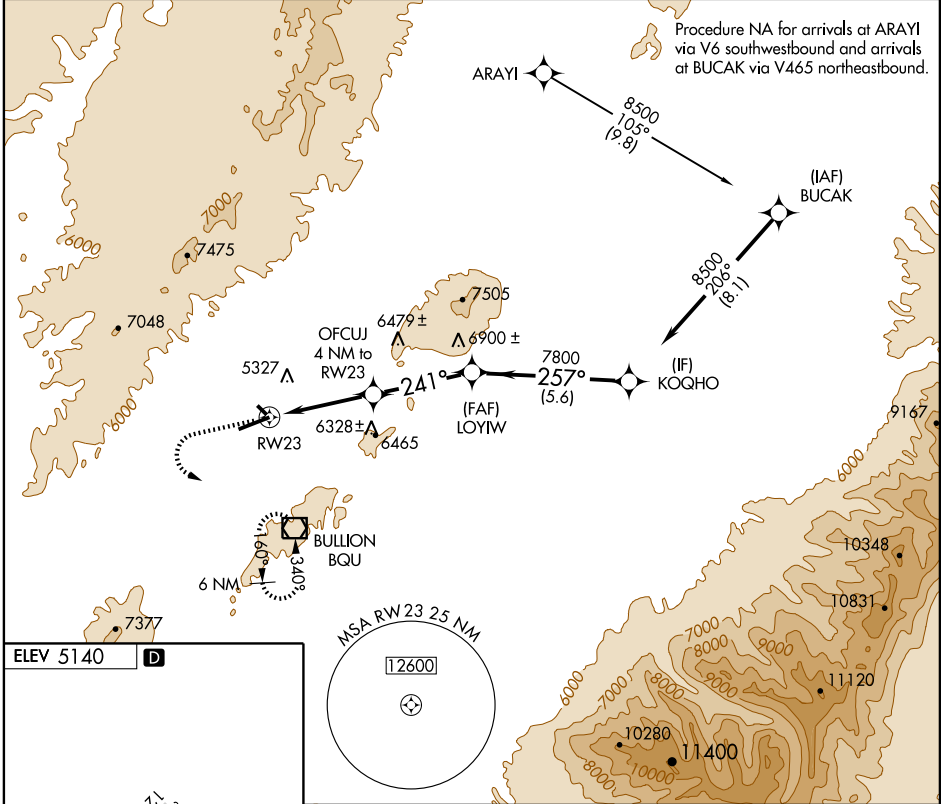

RNAV (GPS) RWY 23

ELKO RGNL (EKO)

APP CRS 241°	Rwy Idg 6410
	TDZE 5064
	Apt Elev 5140

▼ Inoperative table does not apply.
▲ DME/DME RNP-0.3 NA.

MISSED APPROACH: Climb to 6600 then climbing left turn to 10000 direct BQU VOR/DME and hold.

ASOS 119.275	SALT LAKE CENTER 132.25 338.35	UNICOM 123.0 (CTAF)	122.7
------------------------	--	-------------------------------	--------------

SW-4, 22 OCT 2009 to 19 NOV 2009

SW-4, 22 OCT 2009 to 19 NOV 2009

CATEGORY	A	B	C	D
LNNAV MDA	6500-1¼ 1436 (1400-1¼)	6500-1½ 1436 (1400-1½)	6500-3	1436 (1400-3)
CIRCLING	6500-1¼ 1360 (1400-1¼)	6500-1½ 1360 (1400-1½)	6500-3	1360 (1400-3)