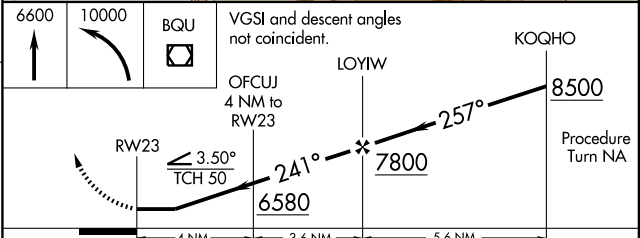

RNAV (GPS) RWY 23

ELKO RGNL (EKO)

APP CRS 241°	Rwy Idg 6410
	TDZE 5064
	Apt Elev 5140

▼ Inoperative table does not apply.
▲ DME/DME RNP-0.3 NA.

MISSED APPROACH: Climb to 6600 then climbing left turn to 10000 direct BQU VOR/DME and hold.

ASOS 119.275	SALT LAKE CENTER 132.25 338.35	UNICOM 123.0 (CTAF)	122.7
------------------------	--	-------------------------------	--------------

SW-4, 22 OCT 2009 to 19 NOV 2009

SW-4, 22 OCT 2009 to 19 NOV 2009