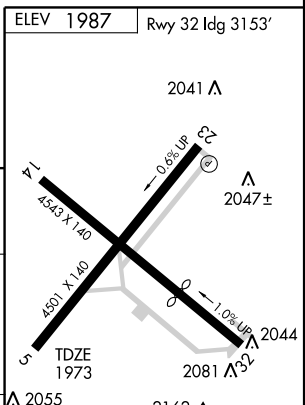

GPS RWY 5

ELKINS-RANDOLPH CO-JENNINGS RANDOLPH FIELD (EKN)

APP CRS 032°	Rwy Idg 4501
	TDZE 1973
	Apt Elev 1987

NA Circling NA at night. MISSED APPROACH: Climb to 5000 via 033° course to MUHAP WP and hold.

ASOS 119.275	CLARKSBURG APP CON * 121.15 269.375	ELKINS RADIO 123.6 (CTAF)	122.9
------------------------	---	-------------------------------------	--------------

NE-4, 22 OCT 2009 to 19 NOV 2009

NE-4, 22 OCT 2009 to 19 NOV 2009

CATEGORY	A	B	C	D
S-5	2980 - 1¼ 1007 (1000-1¼)	2980 - 1½ 1007 (1000-1½)	2980 - 3	1007 (1000-3)
CIRCLING	2980 - 1¼ 993 (1000-1¼)	3000 - 1½ 1013 (1100-1½)	3300 - 3 1313 (1400-3)	3420 - 3 1433 (1500-3)

REIL Rwy 23 **1**
MIRL Rwy 5-23 **1**

GPS RWY 5