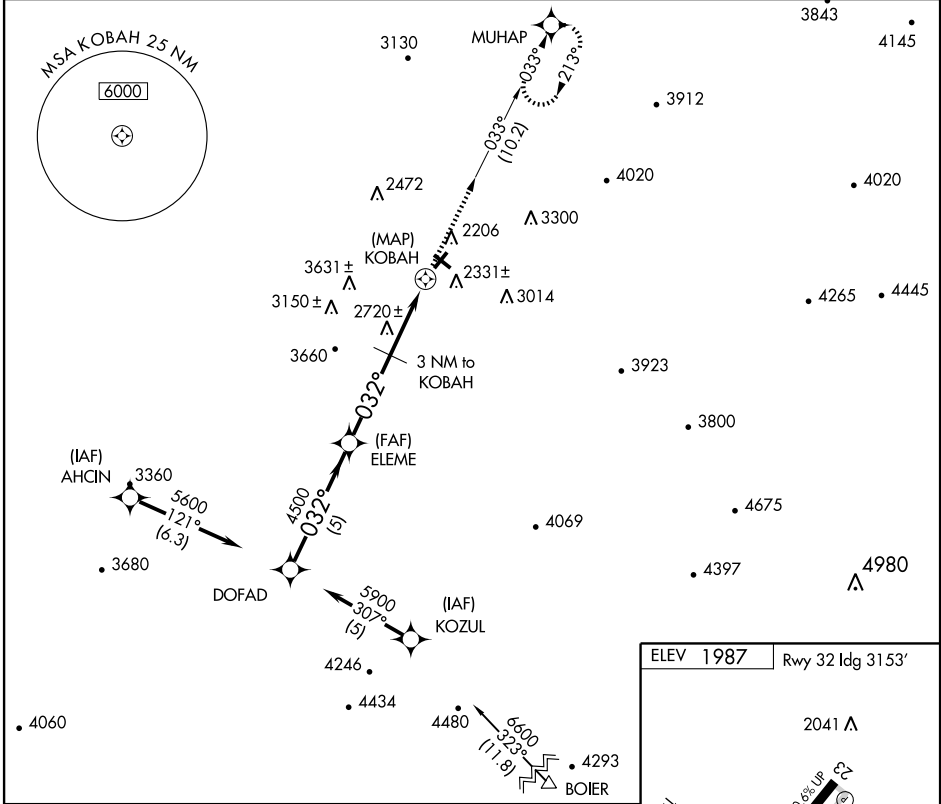

GPS RWY 5

ELKINS-RANDOLPH CO-JENNINGS RANDOLPH FIELD (EKN)

APP CRS 032°	Rwy Idg 4501
	TDZE 1973
	Apt Elev 1987

NA Circling NA at night. MISSED APPROACH: Climb to 5000 via 033° course to MUHAP WP and hold.

ASOS 119.275	CLARKSBURG APP CON * 121.15 269.375	ELKINS RADIO 123.6 (CTAF)	122.9
------------------------	---	-------------------------------------	--------------

NE-4, 22 OCT 2009 to 19 NOV 2009

NE-4, 22 OCT 2009 to 19 NOV 2009

CATEGORY	A	B	C	D
S-5	2980 - 1¼ 1007 (1000-1¼)	2980 - 1½ 1007 (1000-1½)	2980 - 3	1007 (1000-3)
CIRCLING	2980 - 1¼ 993 (1000-1¼)	3000 - 1½ 1013 (1100-1½)	3300 - 3 1313 (1400-3)	3420 - 3 1433 (1500-3)

REIL Rwy 23 **1**
MIRL Rwy 5-23 **1**

GPS RWY 5