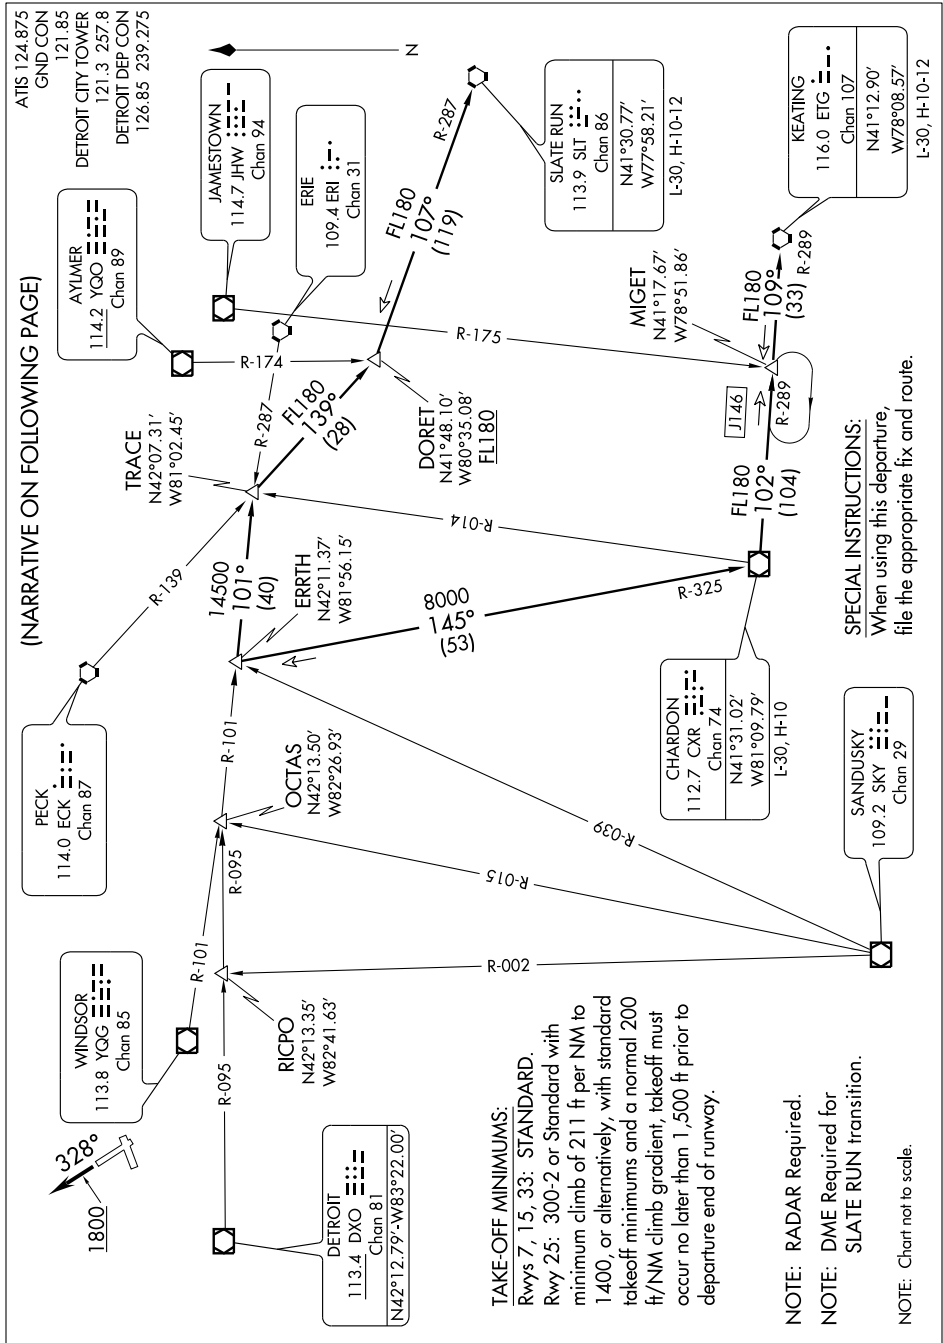

# ERRTH TWO DEPARTURE

SL-118 (FAA)

DETROIT/COLEMAN A. YOUNG MUNI (DET)

DETROIT, MICHIGAN

EC-1, 22 OCT 2009 to 19 NOV 2009

(NARRATIVE ON FOLLOWING PAGE)

# ERRTH TWO DEPARTURE

DETROIT, MICHIGAN

DETROIT/COLEMAN A. YOUNG MUNI (DET)

EC-1, 22 OCT 2009 to 19 NOV 2009