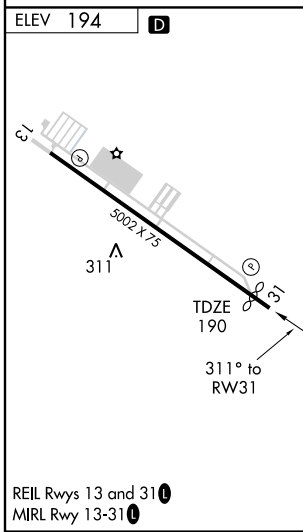

GPS RWY 31

COLUMBIA/JIM HAMILTON L.B. OWENS (CUB)

APP CRS 311°	Rwy Idg 4611
	TDZE 190
	Apt Elev 194

<p>▼ ▲ NA ASR</p>	Use Columbia altimeter setting.	MISSED APPROACH: Climb to 1200 then climbing left turn to 2000 direct CAE VORTAC and hold.
---------------------------	---------------------------------	--

CATEGORY	A	B	C	D
S-31	680-1	490 (500-1)	680-1¼ 490 (500-1¼)	680-1½ 490 (500-1½)
CIRCLING	NA			

GPS RWY 31