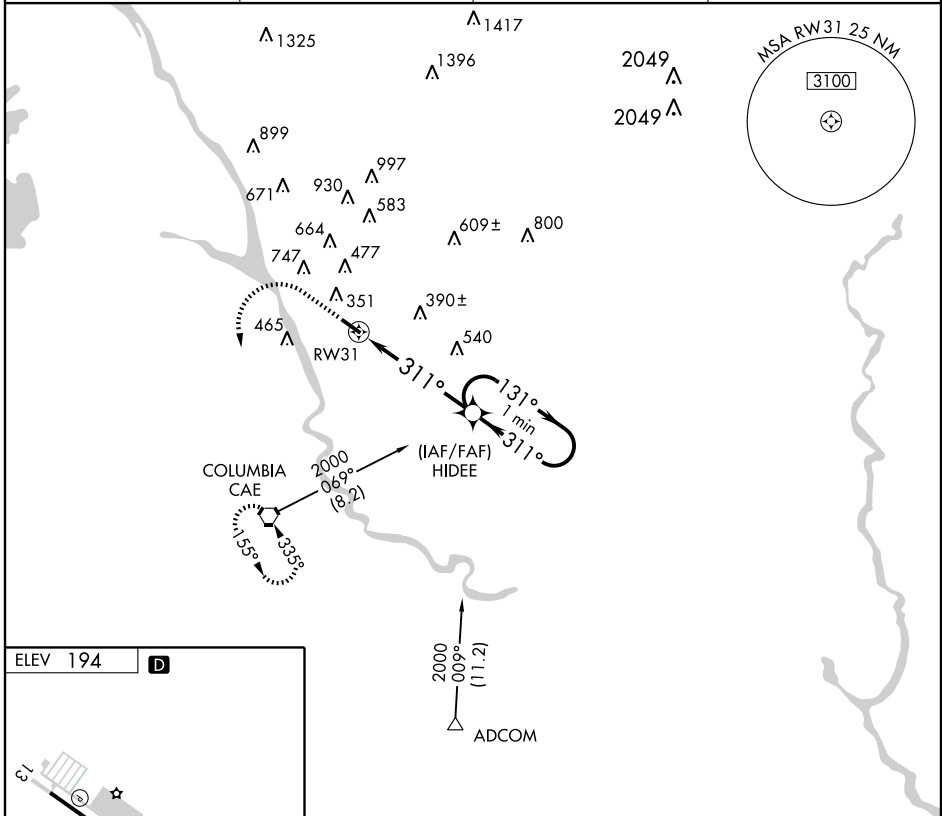

GPS RWY 31

COLUMBIA/JIM HAMILTON L.B. OWENS (CUB)

APP CRS 311°	Rwy Idg 4611
	TDZE 190
	Apt Elev 194

<p>▼ ▲ NA ASR</p>	Use Columbia altimeter setting.	MISSED APPROACH: Climb to 1200 then climbing left turn to 2000 direct CAE VORTAC and hold.
---------------------------	---------------------------------	--

ASOS 119.675	COLUMBIA APP CON 133.4	CLNC DEL 124.4	UNICOM 122.8 (CTAF) 0
------------------------	----------------------------------	--------------------------	--

SE-2, 22 OCT 2009 to 19 NOV 2009

SE-2, 22 OCT 2009 to 19 NOV 2009

CATEGORY	A	B	C	D
S-31	680-1	490 (500-1)	680-1¼ 490 (500-1¼)	680-1½ 490 (500-1½)
CIRCLING	NA			

GPS RWY 31