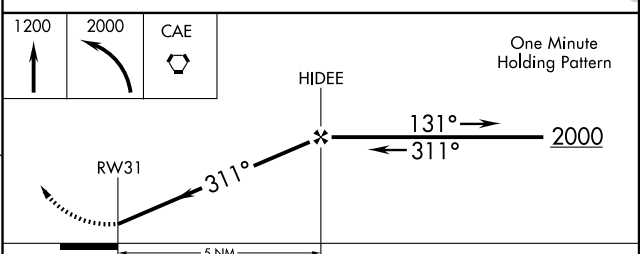

CATEGORY	A	B	C	D
S-31	680-1	490 (500-1)	680-1¼ 490 (500-1¼)	680-1½ 490 (500-1½)
CIRCLING	NA			

GPS RWY 31