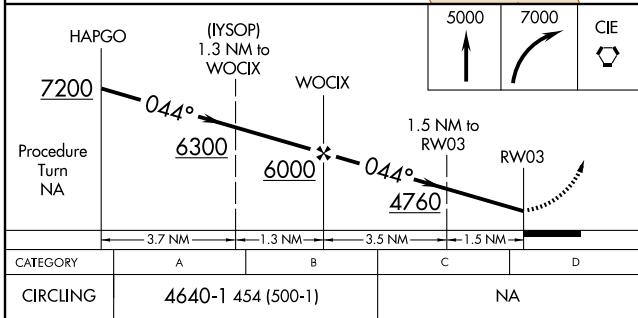

APP CRS 044°	Rwy Idg TDZE Apt Elev	N/A N/A 4186
------------------------	-----------------------------	---

<p>▽ Obtain local altimeter on CTAF, when not available procedure not authorized.</p> <p>△ NA</p>	<p>MISSED APPROACH: Climb to 5000 then climbing right turn to 7000 direct CIE VORTAC and hold.</p>
---	--

<p>ALBUQUERQUE CENTER 134.45 327.15</p>	<p>UNICOM 122.8 (CTAF)</p>
--	---------------------------------------

SW-4, 22 OCT 2009 to 19 NOV 2009

SW-4, 22 OCT 2009 to 19 NOV 2009

CATEGORY	A	B	C	D
CIRCLING	4640-1 454 (500-1)		NA	