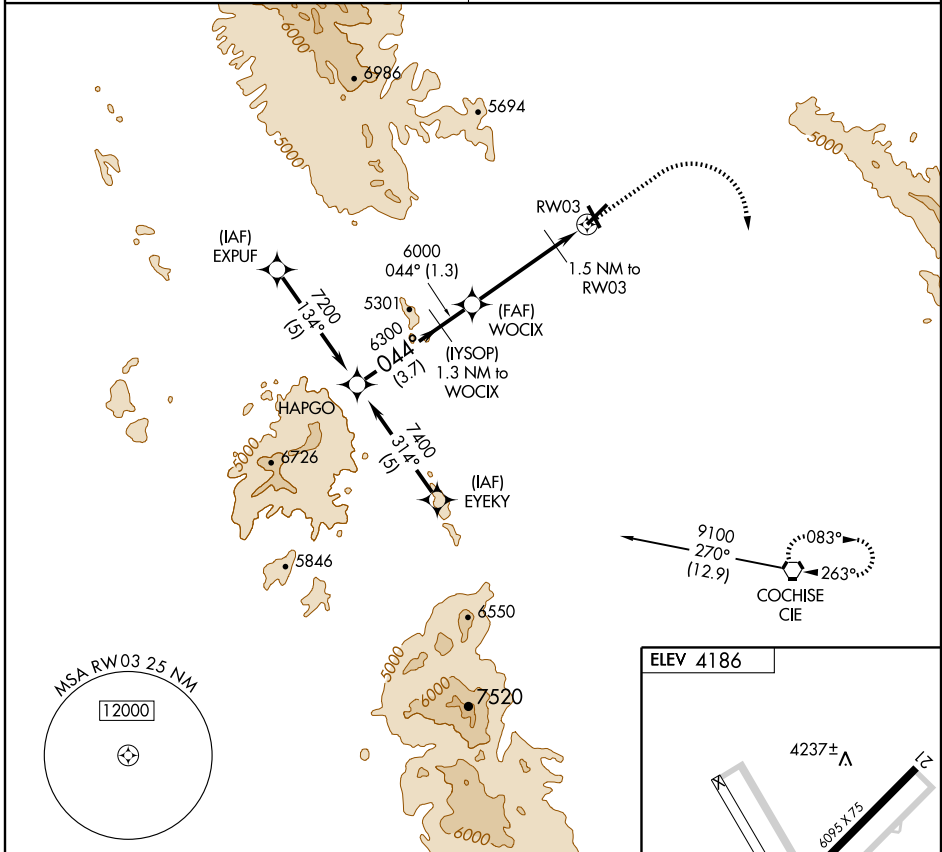

APP CRS 044°	Rwy Idg TDZE Apt Elev	N/A N/A 4186
------------------------	-----------------------------	---

<p>▽ Obtain local altimeter on CTAF, when not available procedure not authorized.</p> <p>△ NA</p>	<p>MISSED APPROACH: Climb to 5000 then climbing right turn to 7000 direct CIE VORTAC and hold.</p>
---	--

<p>ALBUQUERQUE CENTER 134.45 327.15</p>	<p>UNICOM 122.8 (CTAF)</p>
--	---------------------------------------

SW-4, 22 OCT 2009 to 19 NOV 2009

SW-4, 22 OCT 2009 to 19 NOV 2009

CATEGORY	A	B	C	D
CIRCLING	4640-1 454 (500-1)		NA	