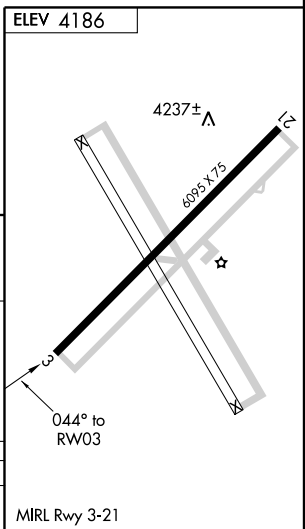

CATEGORY	A	B	C	D
CIRCLING	4640-1 454 (500-1)		NA