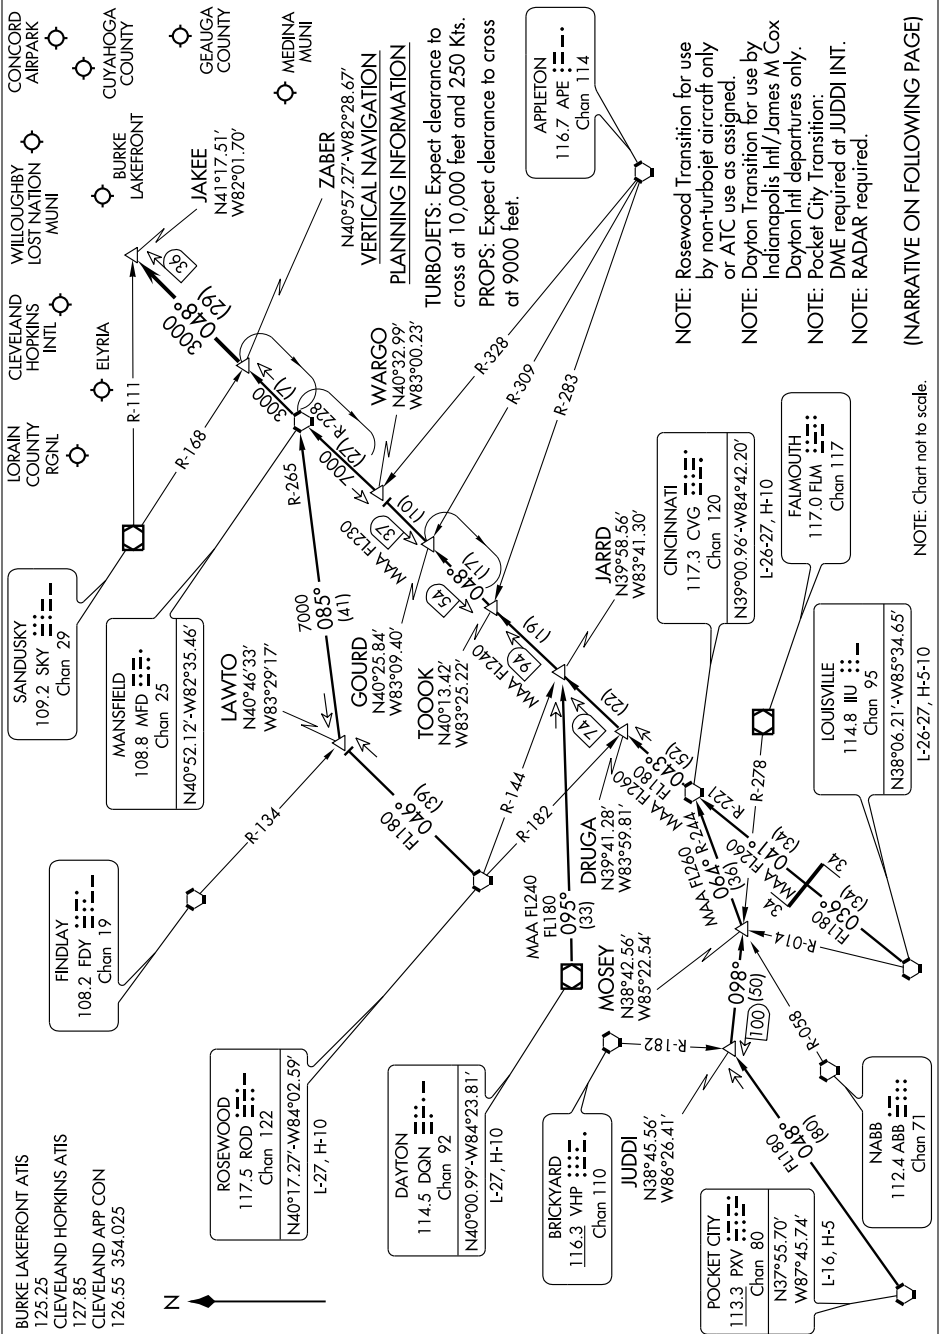

ZABER ONE ARRIVAL

EC-2, 22 OCT 2009 to 19 NOV 2009

ZABER ONE ARRIVAL

EC-2, 22 OCT 2009 to 19 NOV 2009