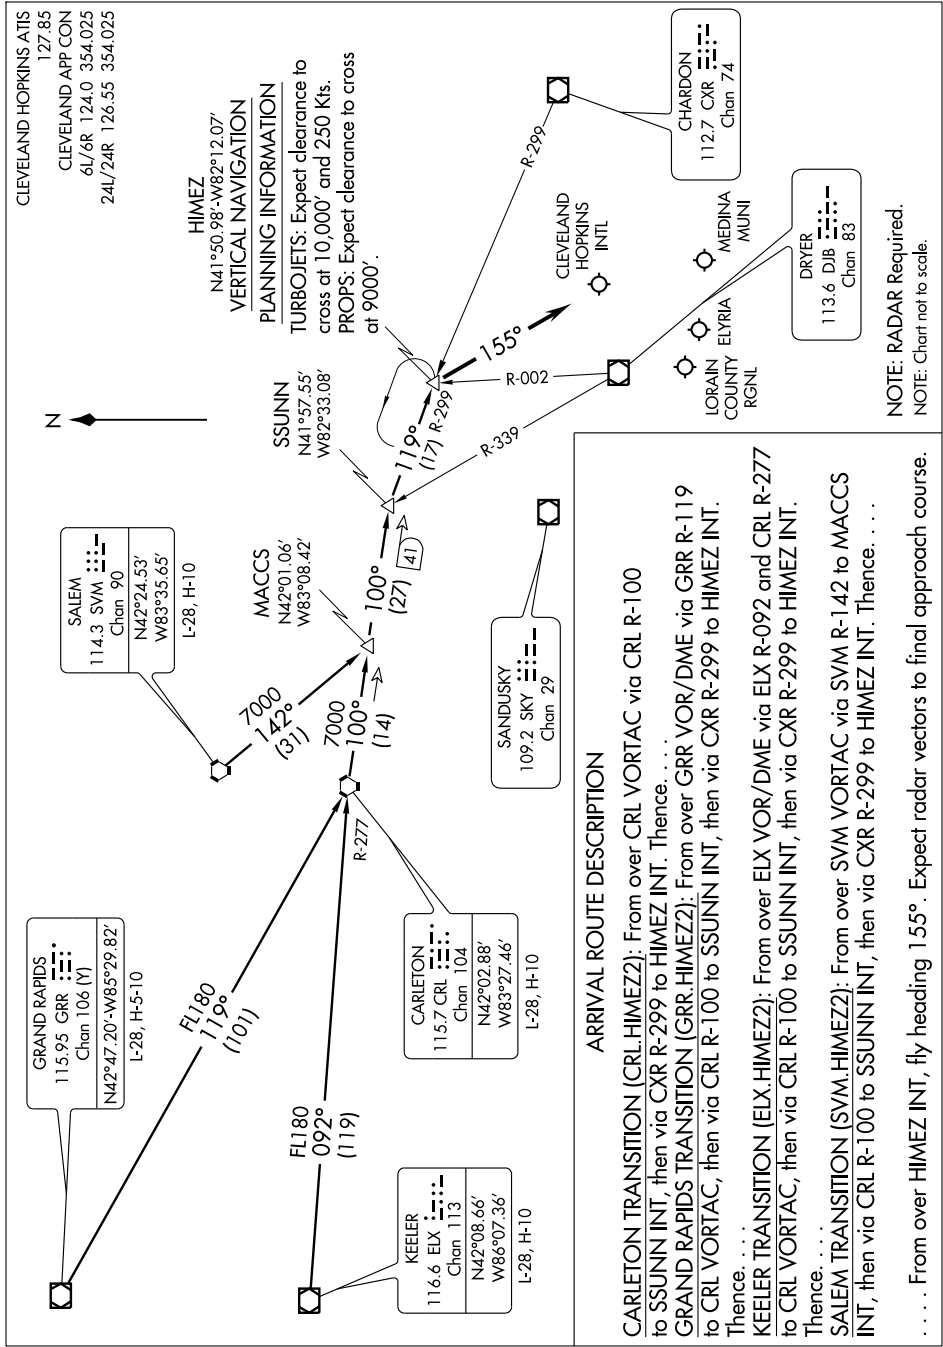

HIMEZ TWO ARRIVAL

ST-84 (FAA)

CLEVELAND, OHIO

EC-2, 22 OCT 2009 to 19 NOV 2009

HIMEZ TWO ARRIVAL

CLEVELAND, OHIO

EC-2, 22 OCT 2009 to 19 NOV 2009