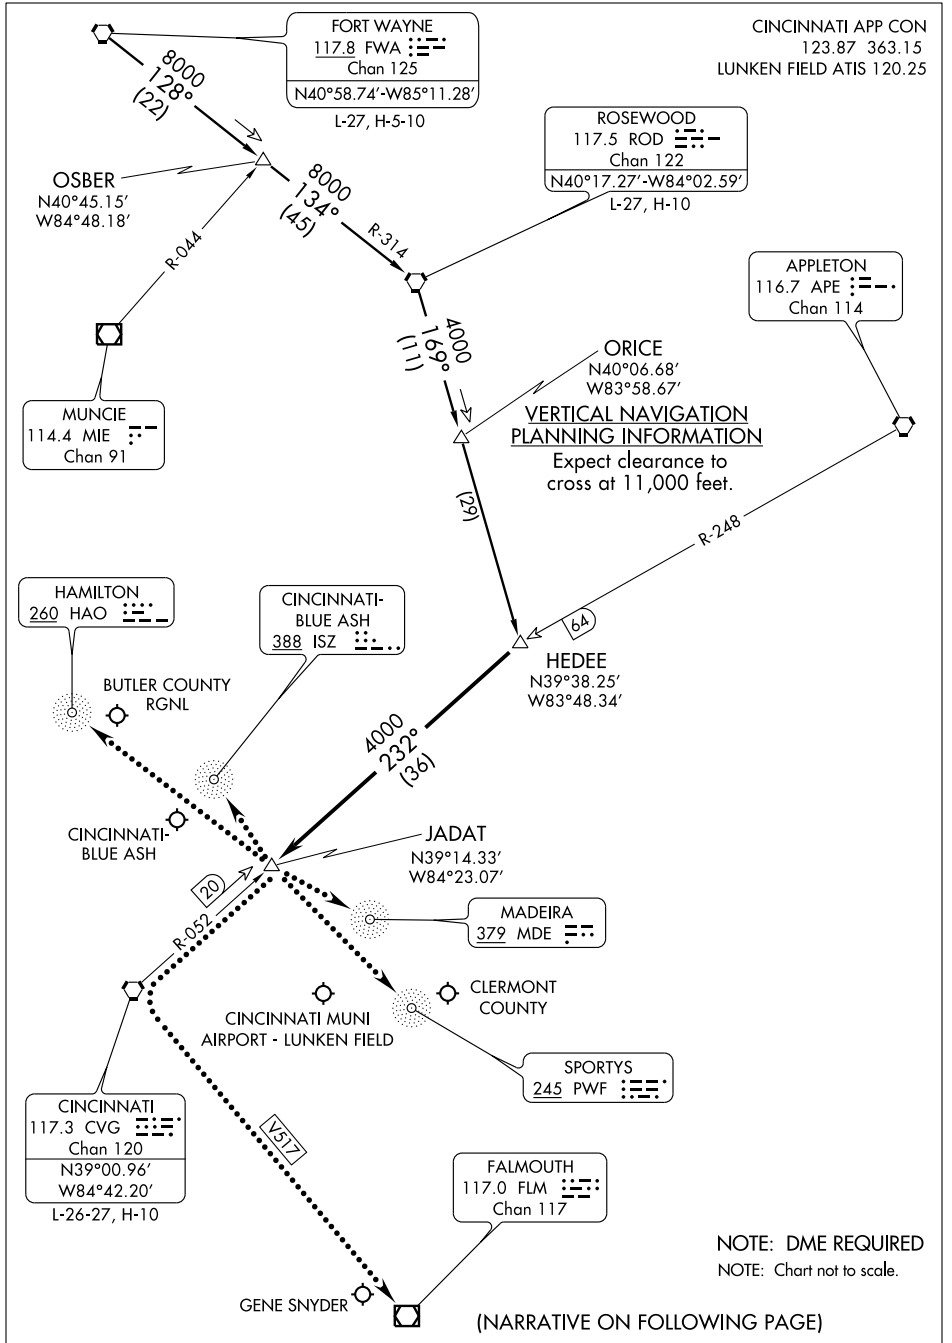

HEDEE ONE ARRIVAL

CINCINNATI, OHIO

EC-2, 22 OCT 2009 to 19 NOV 2009

EC-2, 22 OCT 2009 to 19 NOV 2009

HEDEE ONE ARRIVAL

CINCINNATI, OHIO