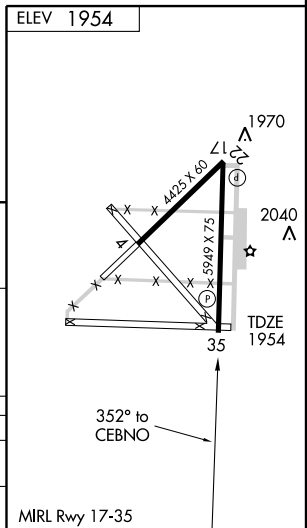

GPS RWY 35
CHILDRESS MUNI (CDS)

APP CRS 352°	Rwy Idg 5949
	TDZE 1954
	Apt Elev 1954

<p>▼ ▲ NA</p>	<p>MISSED APPROACH: Climb to 2500 then climbing right turn to 3500 direct RIFUG WP and hold.</p>
-------------------	--

<p>ASOS 135.125</p>	<p>FORT WORTH CENTER 133.5 350.35</p>	<p>UNICOM 122.8 (CTAF)</p>
--------------------------------	--	---------------------------------------

CATEGORY	A	B	C	D
S-35	2300-1 346 (400-1)		2300-1¼ 346 (400-1¼)	
CIRCLING	2500-1	546 (600-1)	2500-1½ 546 (600-1½)	2520-2 566 (600-2)