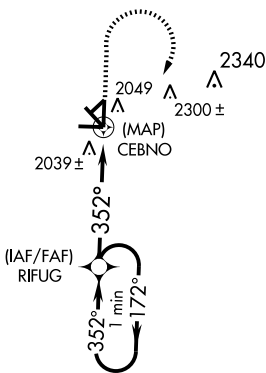

GPS RWY 35
CHILDRESS MUNI (CDS)

APP CRS 352°	Rwy Idg 5949
	TDZE 1954
	Apt Elev 1954

<p>▼ ▲ NA</p>	<p>MISSED APPROACH: Climb to 2500 then climbing right turn to 3500 direct RIFUG WP and hold.</p>
-------------------	--

<p>ASOS 135.125</p>	<p>FORT WORTH CENTER 133.5 350.35</p>	<p>UNICOM 122.8 (CTAF)</p>
--------------------------------	--	---------------------------------------

CATEGORY	A	B	C	D
S-35	2300-1 346 (400-1)		2300-1¼ 346 (400-1¼)	
CIRCLING	2500-1	546 (600-1)	2500-1½ 546 (600-1½)	2520-2 566 (600-2)