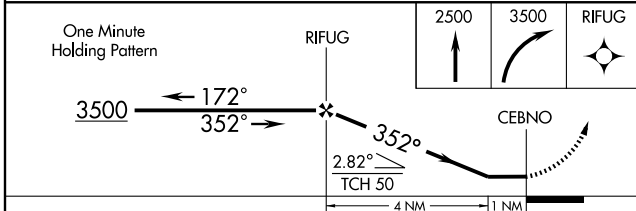

GPS RWY 35
CHILDRESS MUNI (CDS)

APP CRS 352°	Rwy Idg 5949
	TDZE 1954
	Apt Elev 1954

<p>▼ ▲ NA</p>	<p>MISSED APPROACH: Climb to 2500 then climbing right turn to 3500 direct RIFUG WP and hold.</p>
-------------------	--

<p>ASOS 135.125</p>	<p>FORT WORTH CENTER 133.5 350.35</p>	<p>UNICOM 122.8 (CTAF)</p>
--------------------------------	--	---------------------------------------

CATEGORY	A	B	C	D
S-35	2300-1 346 (400-1)		2300-1¼ 346 (400-1¼)	
CIRCLING	2500-1	546 (600-1)	2500-1½ 546 (600-1½)	2520-2 566 (600-2)