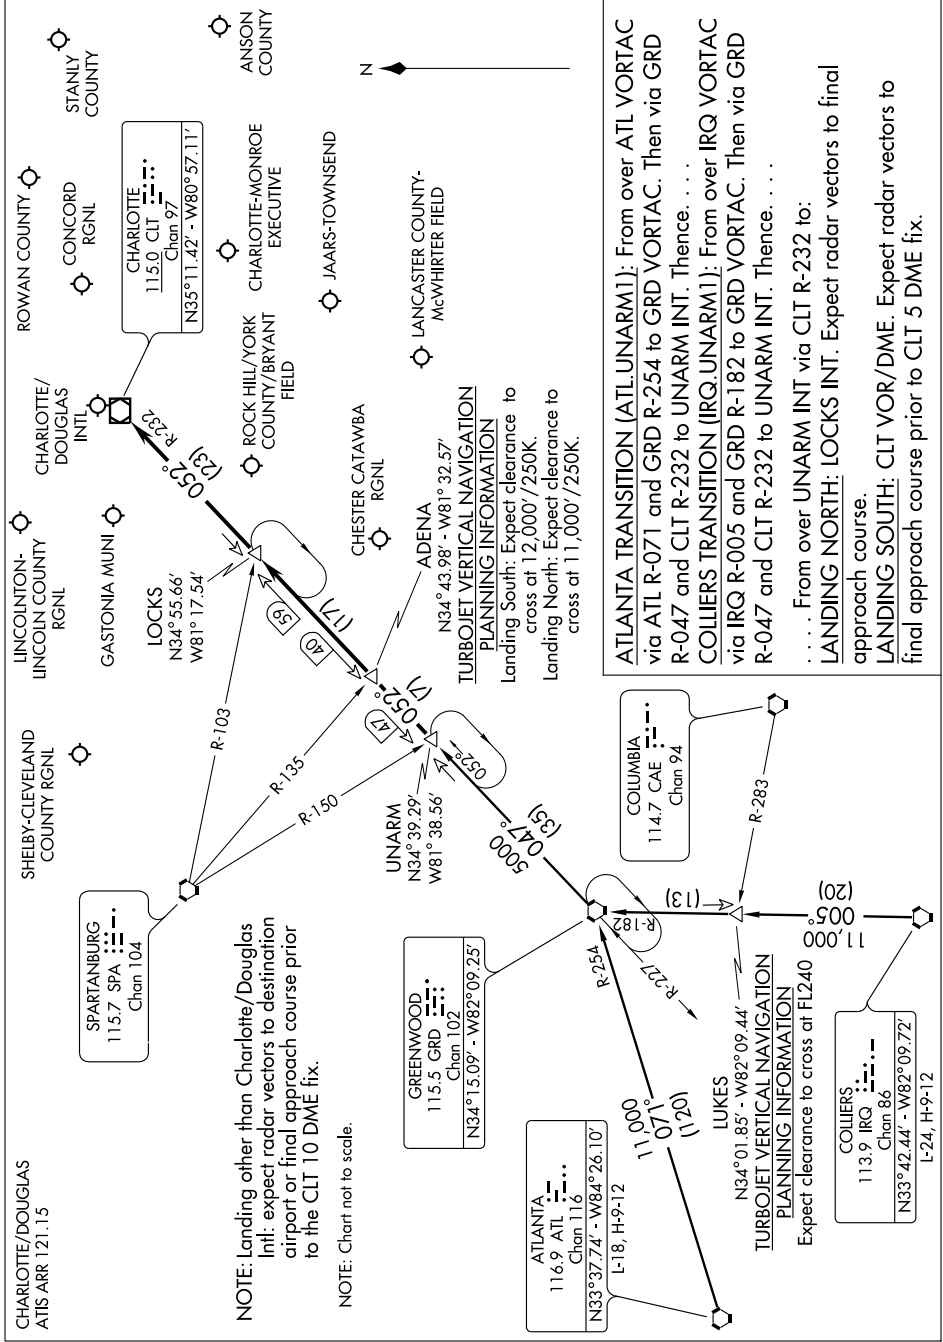

# UNARM ONE ARRIVAL

CHARLOTTE, NORTH CAROLINA

SE-2, 22 OCT 2009 to 19 NOV 2009

SE-2, 22 OCT 2009 to 19 NOV 2009

# UNARM ONE ARRIVAL

CHARLOTTE, NORTH CAROLINA