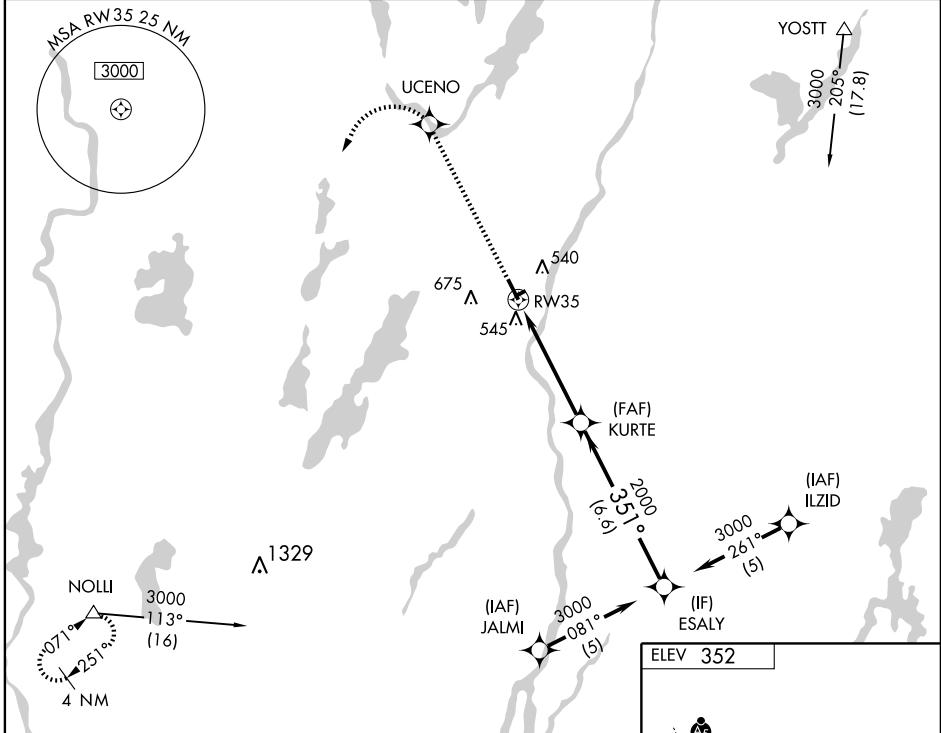

RNAV (GPS) RWY 35

AUGUSTA STATE (AUG)

WAAS CH 62999 W35A	APP CRS 351°	Rwy Idg TDZE Apt Elev	5001 350 352
--	------------------------	-----------------------------	---

V Baro-VNAV NA below -16°C (4°F), DME/DME RNP-0.3 NA.
A If local altimeter setting not received, use Auburn-Lewiston Muni
W altimeter setting and increase all DAs 71 feet and all MDAs 80 feet.

MISSED APPROACH: Climb to 3000 direct UCENO and left turn via 233° track to NOLLI and hold.

ASOS 118.325	PORTLAND APP CON* 128.35 299.2	CLNC DEL 119.95	UNICOM 123.0 (CTAF) 0
------------------------	--	---------------------------	--

NE-1, 22 OCT 2009 to 19 NOV 2009

NE-1, 22 OCT 2009 to 19 NOV 2009

3000	UCENO	233° track	NOLLI	VGSI and RNAV glidepath not coincident.			
				KURTE	ESALY	3000	Procedure Turn NA
						2000	GS 3.00° TCH 55
CATEGORY	A	B	C	D			
LPV DA	610-1 260 (300-1)						
LNAV/VNAV DA	850-1¾ 500 (600-1¾)						
LNAV MDA	840-1	490 (500-1)	840-1¼ 490 (500-1¼)	840-1½ 490 (500-1½)			
CIRCLING	880-1¾ 528 (600-1¾)	980-1¾	628 (700-1¾)	980-2	628 (700-2)		