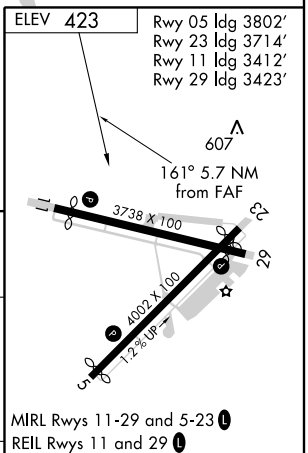

VORTAC IRQ 113.9 Chan 86	APP CRS 161°	Rwy Idg TDZE Apt Elev	N/A N/A 423
--	------------------------	-----------------------------	--

VOR/DME or GPS-B

AUGUSTA/ DANIEL FIELD (DNL)

NA
ASR

MISSED APPROACH: Climbing left turn to 2000 direct IRQ VORTAC and hold.

ASOS 135.275	AUGUSTA APP CON * 126.8 270.3	UNICOM 123.05 (CTAF) 0
------------------------	---	---

SE-4, 22 OCT 2009 to 19 NOV 2009

SE-4, 22 OCT 2009 to 19 NOV 2009

CATEGORY	A	B	C	D	Knots	60	90	120	150	180
CIRCLING	920-1 496 (500-1)		920-1½ 496 (500-1½)		1020-2 597 (600-2)		Min:Sec			