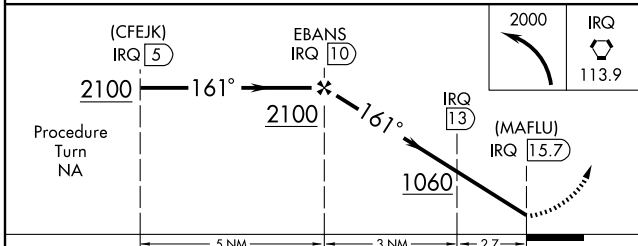

VORTAC IRQ 113.9 Chan 86	APP CRS 161°	Rwy Idg TDZE Apt Elev	N/A N/A 423
--	------------------------	-----------------------------	--

VOR/DME or GPS-B

AUGUSTA/ DANIEL FIELD (DNL)

NA
ASR

MISSED APPROACH: Climbing left turn to 2000 direct IRQ VORTAC and hold.

ASOS 135.275	AUGUSTA APP CON * 126.8 270.3	UNICOM 123.05 (CTAF) 0
------------------------	---	---

SE-4, 22 OCT 2009 to 19 NOV 2009

SE-4, 22 OCT 2009 to 19 NOV 2009

CATEGORY	A	B	C	D	Knots	60	90	120	150	180
CIRCLING	920-1 496 (500-1)		920-1½ 496 (500-1½)		1020-2 597 (600-2)		Min:Sec			