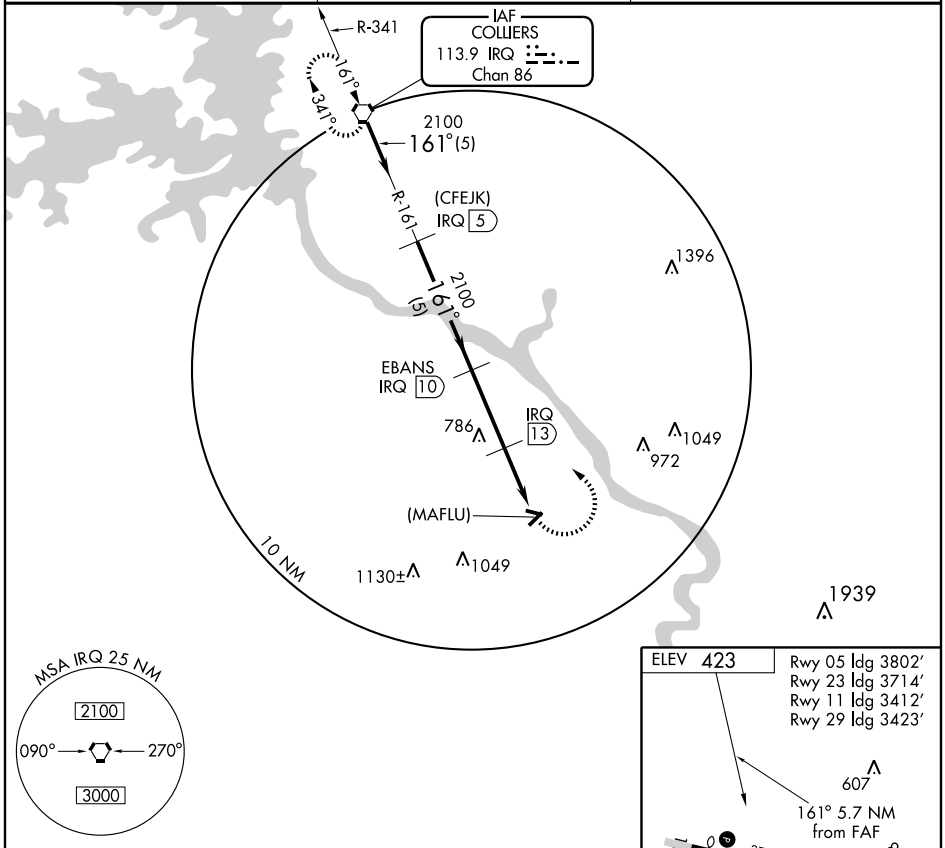

VORTAC IRQ 113.9 Chan 86	APP CRS 161°	Rwy Idg TDZE Apt Elev	N/A N/A 423
--	------------------------	-----------------------------	--

VOR/DME or GPS-B

AUGUSTA/ DANIEL FIELD (DNL)

NA
ASR

MISSED APPROACH: Climbing left turn to 2000 direct IRQ VORTAC and hold.

ASOS 135.275	AUGUSTA APP CON * 126.8 270.3	UNICOM 123.05 (CTAF) 0
------------------------	---	---

SE-4, 22 OCT 2009 to 19 NOV 2009

SE-4, 22 OCT 2009 to 19 NOV 2009

CATEGORY	A	B	C	D	Knots	60	90	120	150	180
CIRCLING	920-1 496 (500-1)		920-1½ 496 (500-1½)		1020-2 597 (600-2)		Min:Sec			