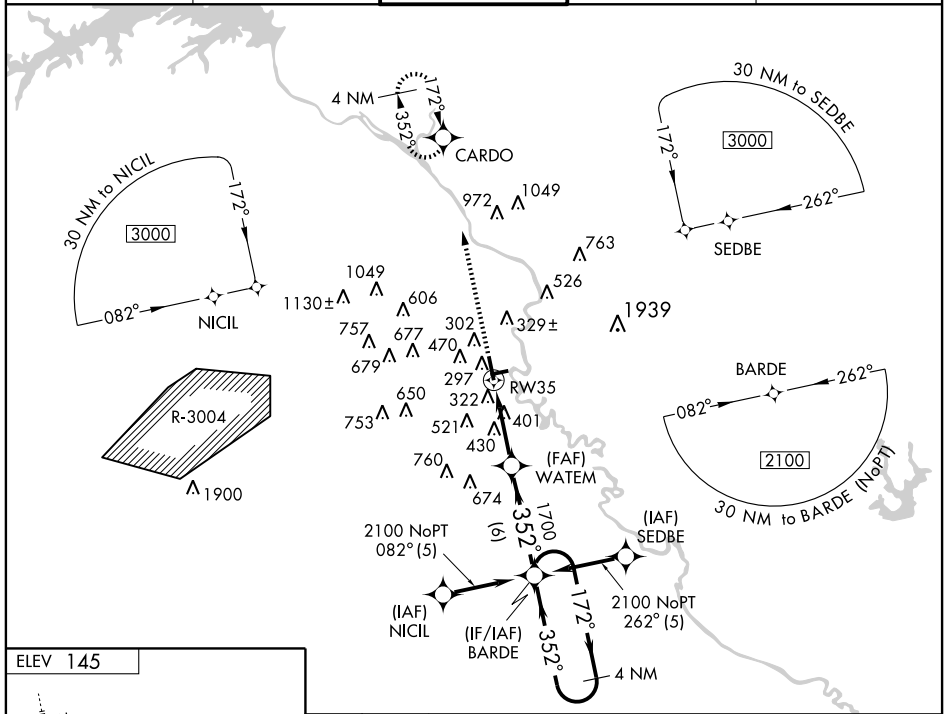

WAAS CH 97303 W35A	APP CRS 352°	Rwy Idg TDZE 136 Apt Elev 145	8000
----------------------------------------	------------------------	---------------------------------------------------	-------------

RNAV (GPS) RWY 35

AUGUSTA RGNL AT BUSH FIELD (AGS)

ASR	DME/DME RNP-0.3 NA. Baro-VNAV NA below -15°C (5°F). When VGSI inoperative, circling Rwy 26 NA at night. Circling to Rwy 8 NA at night.	MALSR	MISSED APPROACH: Climb to 2400 direct CARDO and hold.
------------	----------------------------------------------------------------------------------------------------------------------------------------------	--------------	-------------------------------------------------------

SE-4, 22 OCT 2009 to 19 NOV 2009

SE-4, 22 OCT 2009 to 19 NOV 2009

CATEGORY	A	B	C	D
LPV DA		430/24	294 (300-1/2)	
LNAV/VNAV DA		680-1 1/2	544 (600-1 1/2)	
LNAV MDA	700/24	564 (600-1/2)	700/50 564 (600-1)	700/60 564 (600-1 1/4)
CIRCLING	780-2 635 (700-2)			