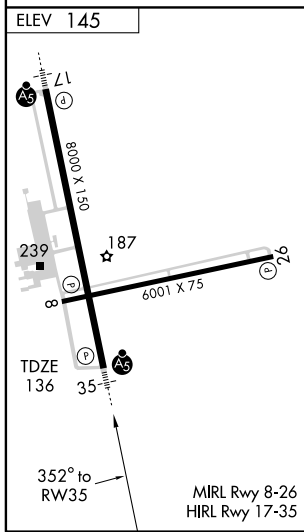

WAAS CH 97303 W35A	APP CRS 352°	Rwy Idg TDZE 136 Apt Elev 145	8000
----------------------------------------	------------------------	---------------------------------------------------	-------------

RNAV (GPS) RWY 35

AUGUSTA RGNL AT BUSH FIELD (AGS)

ASR	DME/DME RNP-0.3 NA. Baro-VNAV NA below -15°C (5°F). When VGSI inoperative, circling Rwy 26 NA at night. Circling to Rwy 8 NA at night.	MALSR	MISSED APPROACH: Climb to 2400 direct CARDO and hold.
------------	----------------------------------------------------------------------------------------------------------------------------------------------	--------------	-------------------------------------------------------

SE-4, 22 OCT 2009 to 19 NOV 2009

SE-4, 22 OCT 2009 to 19 NOV 2009

CATEGORY	A	B	C	D
LPV DA		430/24	294 (300-1/2)	
LNAV/VNAV DA		680-1 1/2	544 (600-1 1/2)	
LNAV MDA	700/24	564 (600-1/2)	700/50 564 (600-1)	700/60 564 (600-1 1/4)
CIRCLING	780-2 635 (700-2)			