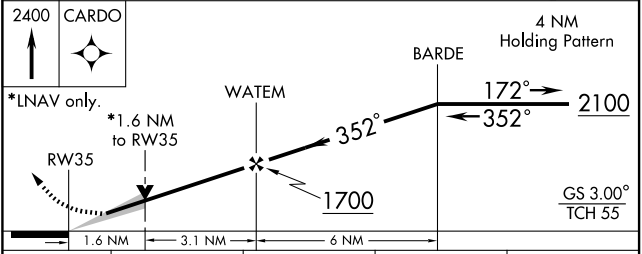

CATEGORY	A	B	C	D
LPV DA		430/24	294 (300-1/2)	
LNAV/VNAV DA		680-1 1/2	544 (600-1 1/2)	
LNAV MDA	700/24	564 (600-1/2)	700/50 564 (600-1)	700/60 564 (600-1 1/4)
CIRCLING	780-2 635 (700-2)