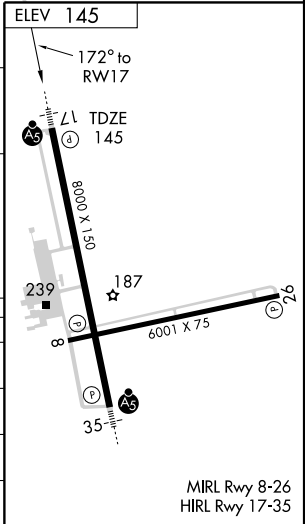

WAAS CH <b>77504</b> <b>W17A</b>	APP CRS <b>172°</b>	Rwy Idg TDZE Apt Elev	<b>8000</b> <b>145</b> <b>145</b>
--	------------------------	-----------------------------	---

# RNAV (GPS) RWY 17

AUGUSTA RGNL AT BUSH FIELD (AGS)

DME/DME RNP-0.3 NA. Baro-VNAV NA below -15°C (5°F). When VGSi inoperative, circling Rwy 26 NA at night. Circling to Rwy 8 NA at night.	MISSED APPROACH: Climb to 2100 direct BARDE and hold.			
ATIS <b>132.75</b>	AUGUSTA APP CON * <b>126.8 270.3</b>	AUGUSTA TOWER * <b>118.7 (CTAF) 0 239.3</b>	GND CON <b>121.9 348.6</b>	UNICOM <b>122.95</b>

SE-4, 22 OCT 2009 to 19 NOV 2009

SE-4, 22 OCT 2009 to 19 NOV 2009

CATEGORY	A	B	C	D
LPV DA		400/24	255 (300-½)	
LNAV/VNAV DA		700-1½	555 (600-1½)	
LNAV MDA	700/24	555 (600-½)	700/50 555 (600-1)	700/60 555 (600-1¼)
CIRCLING		780-2	635 (700-2)	