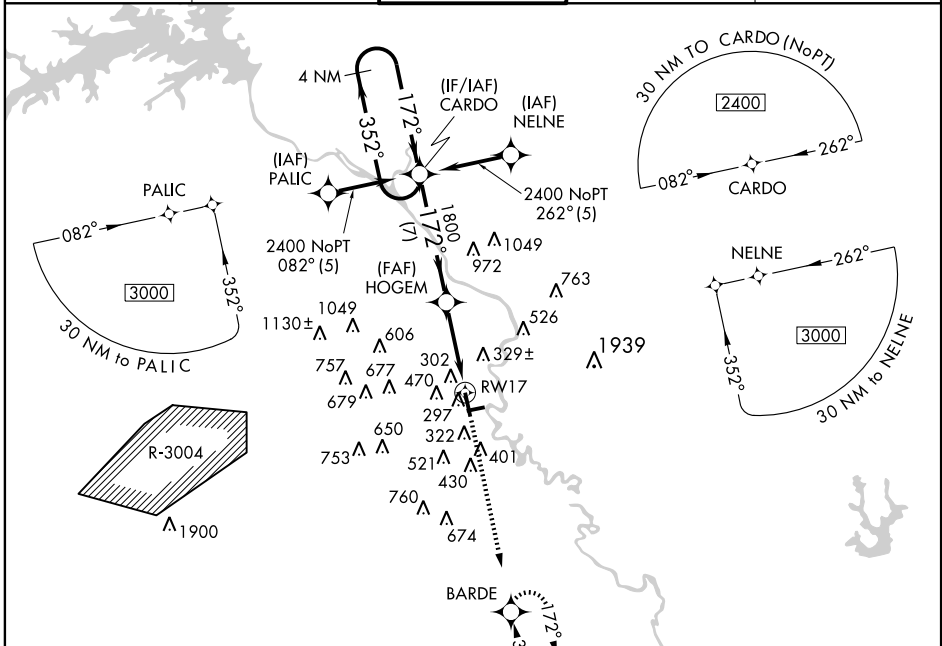

WAAS CH <b>77504</b> <b>W17A</b>	APP CRS <b>172°</b>	Rwy Idg TDZE Apt Elev	<b>8000</b> <b>145</b> <b>145</b>
--	------------------------	-----------------------------	---

# RNAV (GPS) RWY 17

AUGUSTA RGNL AT BUSH FIELD (AGS)

DME/DME RNP-0.3 NA. Baro-VNAV NA below -15°C (5°F). When VGSi inoperative, circling Rwy 26 NA at night. Circling to Rwy 8 NA at night.	MISSED APPROACH: Climb to 2100 direct BARDE and hold.			
ATIS <b>132.75</b>	AUGUSTA APP CON * <b>126.8 270.3</b>	AUGUSTA TOWER * <b>118.7 (CTAF) 0 239.3</b>	GND CON <b>121.9 348.6</b>	UNICOM <b>122.95</b>

SE-4, 22 OCT 2009 to 19 NOV 2009

SE-4, 22 OCT 2009 to 19 NOV 2009

CATEGORY	A	B	C	D
LPV DA		400/24	255 (300-½)	
LNAV/VNAV DA		700-1½	555 (600-1½)	
LNAV MDA	700/24	555 (600-½)	700/50 555 (600-1)	700/60 555 (600-1¼)
CIRCLING		780-2	635 (700-2)	