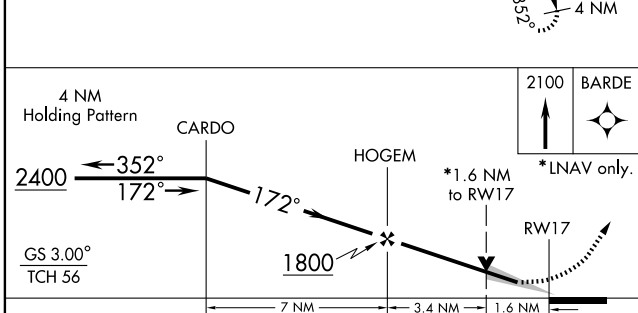

# RNAV (GPS) RWY 17

AUGUSTA RGNL AT BUSH FIELD (AGS)

DME/DME RNP-0.3 NA. Baro-VNAV NA below -15°C (5°F). When VGSi inoperative, circling Rwy 26 NA at night. Circling to Rwy 8 NA at night.	MISSED APPROACH: Climb to 2100 direct BARDE and hold.			
ATIS <b>132.75</b>	AUGUSTA APP CON * <b>126.8 270.3</b>	AUGUSTA TOWER * <b>118.7 (CTAF) 0 239.3</b>	GND CON <b>121.9 348.6</b>	UNICOM <b>122.95</b>

SE-4, 22 OCT 2009 to 19 NOV 2009

SE-4, 22 OCT 2009 to 19 NOV 2009

CATEGORY	A	B	C	D
LPV DA		400/24	255 (300-½)	
LNAV/VNAV DA		700-1½	555 (600-1½)	
LNAV MDA	700/24	555 (600-½)	700/50 555 (600-1)	700/60 555 (600-1¼)
CIRCLING		780-2	635 (700-2)	