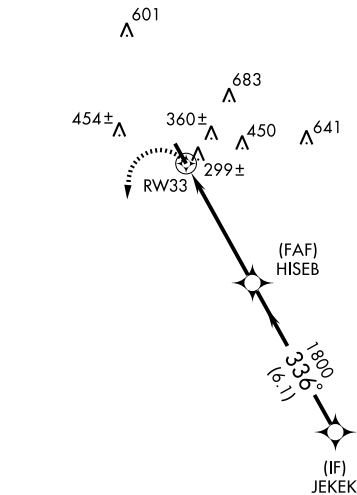

RNAV (GPS) RWY 33

ALMA/ BACON COUNTY (AMG)

APP CRS 336°	Rwy Idg 5000
	TDZE 196
	Apt Elev 200

⚠ VDP NA when using Vidalia altimeter setting. DME/DME RNP-0.3 NA.
⚠ If local altimeter setting not received, use Vidalia altimeter setting and increase all MDAs 120 feet.

MISSED APPROACH: Climbing left turn to 2300 direct AYS VORTAC and hold.

ASOS 118.325	JACKSONVILLE CENTER 132.3 290.4	UNICOM 122.7 (CTAF) 0
------------------------	---	---------------------------------

Procedure NA for arrival at AYS VORTAC via V157 Southbound.

 2300 AYS	HISEB		JEKEK		Procedure Turn NA
	1.2 NM to RWY 33 		336° 1800		
CATEGORY	A		B		D
LNAV MDA	600-1 404 (400-1)		600-1¼ 404 (400-1¼)		
CIRCLING	720-1 520 (600-1)		720-1½ 520 (600-1½)		800-2 600 (600-2)