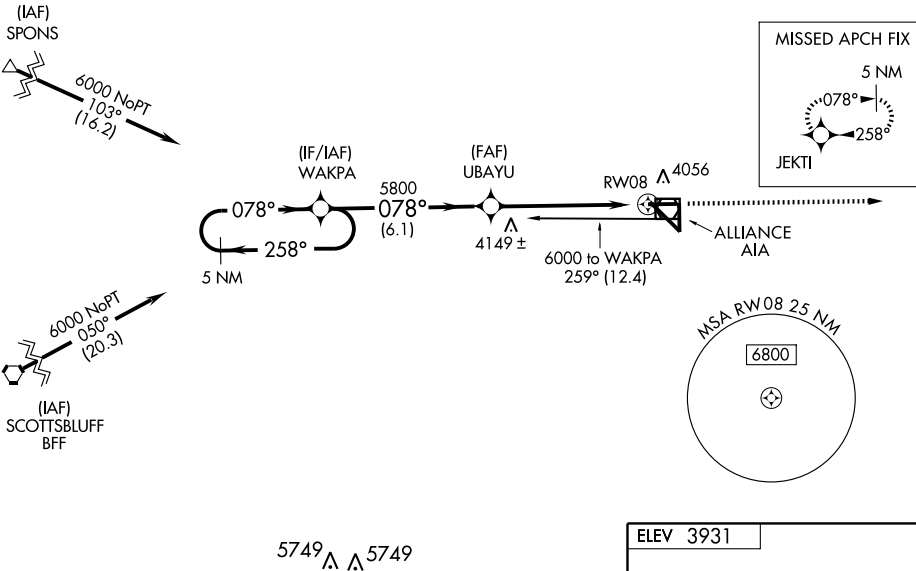

# RNAV (GPS) RWY 8

ALLIANCE MUNI (AIA)

APP CRS <b>078°</b>	Rwy Idg <b>6200</b>
	TDZE <b>3931</b>
	Apt Elev <b>3931</b>

**▲** If local altimeter setting not received, use Scottsbluff altimeter setting and increase all MDAs 100 feet. DME/DME RNP-0.3 NA. VDP NA when using Scottsbluff altimeter setting.

MISSED APPROACH: Climb to 5700 direct JEKTI and hold.

ASOS <b>135.075</b>	DENVER CENTER <b>127.95 338.2</b>	UNICOM <b>123.0 (CTAF) 0</b>
------------------------	--------------------------------------	---------------------------------

Procedure NA for arrivals at BFF VORTAC via V524 northwest bound.

NC-2, 22 OCT 2009 to 19 NOV 2009

NC-2, 22 OCT 2009 to 19 NOV 2009

CATEGORY	A	B	C	D
RNAV MDA	4400-1	469 (500-1)	4400-1½ 469 (500-1½)	4400-1½ 469 (500-1½)
CIRCLING	4400-1	469 (500-1)	4400-1½ 509 (600-1½)	4500-2 569 (600-2)