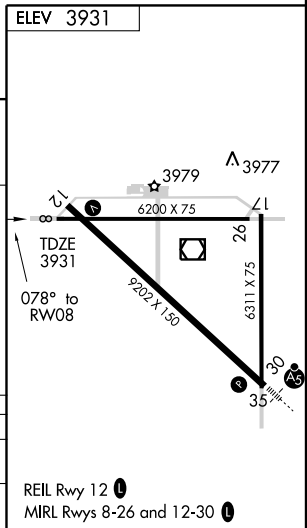

CATEGORY	A	B	C	D
RNAV MDA	4400-1	469 (500-1)	4400-1½ 469 (500-1½)	4400-1½ 469 (500-1½)
CIRCLING	4400-1	469 (500-1)	4400-1½ 509 (600-1½)	4500-2 569 (600-2)