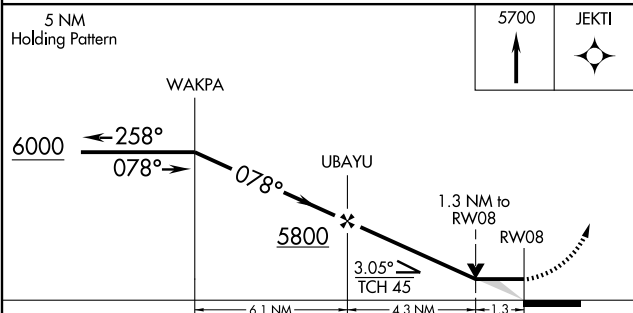

MISSED APPROACH: Climb to 5700 direct JEKTI and hold.

ASOS <b>135.075</b>	DENVER CENTER <b>127.95 338.2</b>	UNICOM <b>123.0 (CTAF) 0</b>
------------------------	--------------------------------------	---------------------------------

Procedure NA for arrivals at BFF VORTAC via V524 northwest bound.

NC-2, 22 OCT 2009 to 19 NOV 2009

NC-2, 22 OCT 2009 to 19 NOV 2009

CATEGORY	A	B	C	D
RNAV MDA	4400-1	469 (500-1)	4400-1½ 469 (500-1½)	4400-1½ 469 (500-1½)
CIRCLING	4400-1	469 (500-1)	4400-1½ 509 (600-1½)	4500-2 569 (600-2)